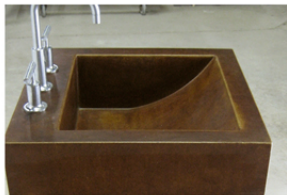

KS6 - 30" x 16.5" x 9"

BP3 - 16.25" x 14.5" x 7"

* All of the sizes listed are the inner sink dimensions . Sizes may vary slightly from what is listed.

Dimensions Example
(1) x (2) x (3)
length x width x depth

BATHROOM SINKS

B1 - 16.5" x 12.5" x 5"

B5 - 20" x 11" x 6"

B9 - 40" x 12" x 5.5"

B13 - 15.25" x 5"

B2 - 20" x 15.5" x 5.5"

B6 - 16" x 14" x 5.5"

B10 - 17" x 16" x 6"

B14 - 10" x 8.25" x 5.5"

B3 - 20" x 12" x 5"

B7 - 20" x 13" x 5.5"

B11 - 24" x 15" x 6"

B15 - 13" x 8.25" x 5.5"

B4 - 19.75" x 15.5" x 2.5"

B8 - 48.25" x 13" x 5.5"

B12 - 19.25" x 16.375" x 6"