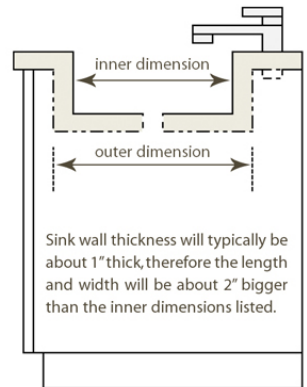

KITCHEN & BAR / PREP SINKS

KS1 - 18" x 16" x 7"

KS4 - 30" x 15" x 7.5"

BP1 - 12" x 8"

KS2 - 21" x 15.5" x 8"

KS5 - 30" x 15" x 10"

BP2 - 15.25" x 14" x 8.5"

KS3 - 24" x 15" x 8"

KS6 - 30" x 16.5" x 9"

BP3 - 16.25" x 14.5" x 7"

* All of the sizes listed are the inner sink dimensions . Sizes may vary slightly from what is listed.

Dimensions Example
(1) x (2) x (3)
length x width x depth

B14 - 10" x 8.25" x 5.5"

B3 - 20" x 12" x 5"

B7 - 20" x 13" x 5.5"

B11 - 24" x 15" x 6"

B15 - 13" x 8.25" x 5.5"

B4 - 19.75" x 15.5" x 2.5"

B8 - 48.25" x 13" x 5.5"

B12 - 19.25" x 16.375" x 6"

B16 - 30" x 15.75" x 3"