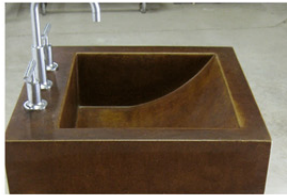

KS6 - 30" x 16.5" x 9"

BP3 - 16.25" x 14.5" x 7"

\* All of the sizes listed are the inner sink dimensions . Sizes may vary slightly from what is listed.

**Dimensions Example**  
**(1) x (2) x (3)**  
**length x width x depth**

**BATHROOM SINKS**

B3 - 20" x 12" x 5"

B5 - 20" x 11" x 6"

B9 - 40" x 12" x 5.5"

B16 - 30" x 15.75" x 3"

B4 - 19.75" x 15.5" x 2.5"

B6 - 16" x 14" x 5.5"

B17 - 20" x 13" x 5.5"

B19 - 48" x 13" x 5"

B7 - 20" x 13" x 5.5"

B18 - 18.75" x 13.5" x 4.5"

B15 - 13" x 8.25" x 5.5"

B8 - 48.25" x 13" x 5.5"

B13 - 15.25" x 5"