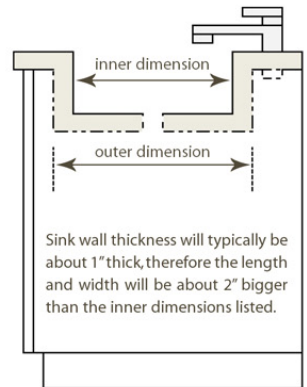

**KITCHEN & BAR / PREP SINKS**

KS1 - 18" x 16" x 7"

KS4 - 30" x 15" x 7.5"

BP1 - 12" x 8"

KS2 - 21" x 15.5" x 8"

KS5 - 30" x 15" x 10"

BP2 - 15.25" x 14" x 8.5"

KS3 - 24" x 15" x 8"

KS6 - 30" x 16.5" x 9"

BP3 - 16.25" x 14.5" x 7"

\* All of the sizes listed are the inner sink dimensions . Sizes may vary slightly from what is listed.

**Dimensions Example**  
**(1) x (2) x (3)**  
**length x width x depth**

**BATHROOM SINKS**

B3 - 20" x 12" x 5"

B5 - 20" x 11" x 6"

B9 - 40" x 12" x 5.5"

B16 - 30" x 15.75" x 3"

B4 - 19.75" x 15.5" x 2.5"

B6 - 16" x 14" x 5.5"

B17 - 20" x 13" x 5.5"

B19 - 48" x 13" x 5"

B7 - 20" x 13" x 5.5"

B18 - 18.75" x 13.5" x 4.5"

B15 - 13" x 8.25" x 5.5"

B8 - 48.25" x 13" x 5.5"

B13 - 15.25" x 5"