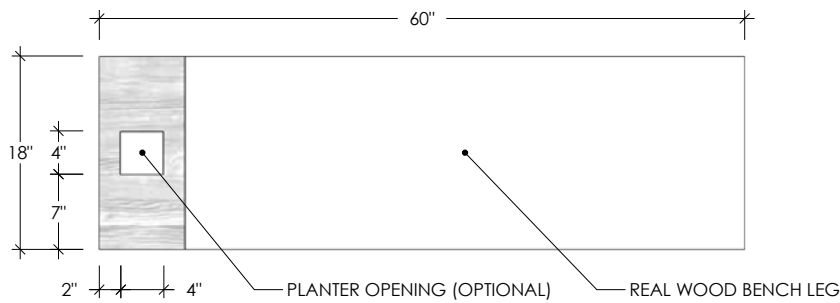

CONCRETE BENCH COLLECTION

REQUIEM CONCRETE BENCH

SKU: BENCH-REQ

- Bench size is 60"L x 18"W x 18"H
- Wood seat is 2" thick and comes in 2 finish options
- Hollowed concrete base features a wood grain texture
- Optional 4" x 4" planter opening
- Intended for indoor use (outdoor upon request)
- Handmade in the USA

Bench Sizes:

- 60"L x 18"W x 18"

PLAN VIEW

FRONT ELEVATION

SIDE ELEVATION

Concrete Colors

Wood Base Finishes