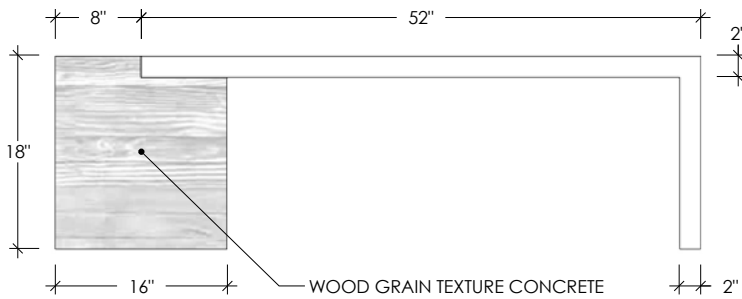

CONCRETE BENCH COLLECTION

REQUIEM CONCRETE BENCH

SKU: BENCH-REQ

- Bench size is 60"L x 18"W x 18"H
- Wood seat is 2" thick and comes in 2 finish options
- Hollowed concrete base features a wood grain texture
- Optional 4" x 4" planter opening
- Intended for indoor use (outdoor upon request)
- Handmade in the USA

Bench Sizes:

- 60"L x 18"W x 18"

PLAN VIEW

FRONT ELEVATION

SIDE ELEVATION

Concrete Colors

Wood Base Finishes