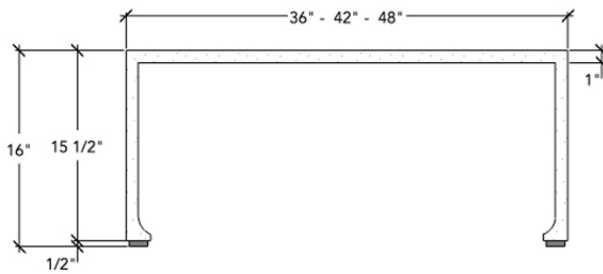

CONCRETE COFFEE TABLE

- MODEL TBL-BOX
- SIZES 36" x 36" - 42" x 42" - 48" x 48"
- CONCRETE TABLE HAS A FINISHED HEIGHT OF 16"
- CHOOSE FROM 10 CONCRETE COLORS
- TABLE SITS 1/2" ELEVATED ON STAINLESS STEEL LEVELING FEET (INCLUDED)
- TABLE IS HOLLOWED OUT FOR WEIGHT REDUCTION
- TABLE IS INTENDED FOR INDOOR USE - OUTDOOR UPON REQUEST

CONCRETE BOX TABLE
CONCRETE TABLE

ELEVATION

PLAN

SECTION

CONCRETE COLORS