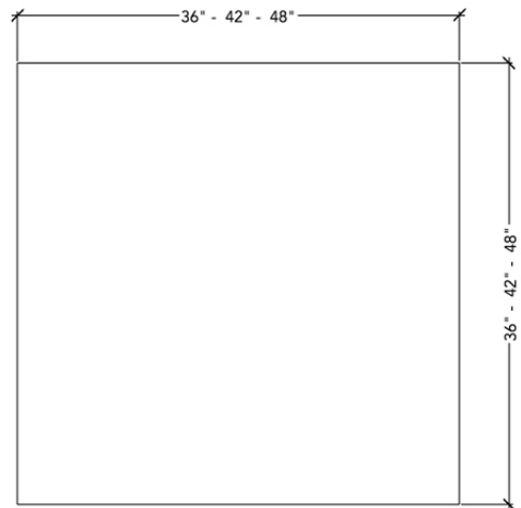

CONCRETE COFFEE TABLE

- MODEL TBL-BOX
- SIZES 36" x 36" - 42" x 42" - 48" x 48"
- CONCRETE TABLE HAS A FINISHED HEIGHT OF 16"
- CHOOSE FROM 10 CONCRETE COLORS
- TABLE SITS 1/2" ELEVATED ON STAINLESS STEEL LEVELING FEET (INCLUDED)
- TABLE IS HOLLOWED OUT FOR WEIGHT REDUCTION
- TABLE IS INTENDED FOR INDOOR USE - OUTDOOR UPON REQUEST

CONCRETE BOX TABLE
CONCRETE TABLE

ELEVATION

PLAN

SECTION

CONCRETE COLORS