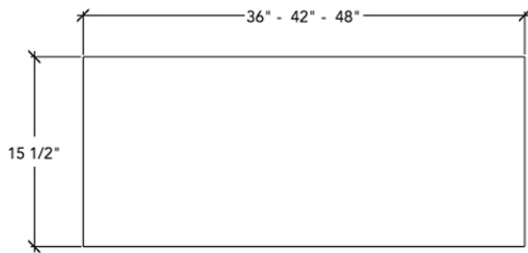

CONCRETE COFFEE TABLE

- MODEL TBL-BOX
- SIZES 36" x 36" - 42" x 42" - 48" x 48"
- CONCRETE TABLE HAS A FINISHED HEIGHT OF 16"
- CHOOSE FROM 10 CONCRETE COLORS
- TABLE SITS 1/2" ELEVATED ON STAINLESS STEEL LEVELING FEET (INCLUDED)
- TABLE IS HOLLOWED OUT FOR WEIGHT REDUCTION
- TABLE IS INTENDED FOR INDOOR USE - OUTDOOR UPON REQUEST

CONCRETE BOX TABLE
CONCRETE TABLE

ELEVATION

PLAN

SECTION

CONCRETE COLORS