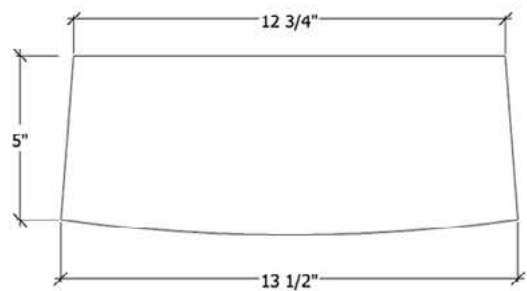

CLODAGH COLLECTION  
CONCRETE DOGGIE DINNERWARE, MAXI

SKU: CC-DDW-MAXI, CC-DDW-MINI

- Doggie Dinnerware was created by renowned designer Clodagh
- 8 concrete color options
- Stainless steel dog bowl inner dimensions: 9" x 3.5"
- Intended for indoor or outdoor use

Dog Bowl Sizes:

- Mini: 13.5W" x 5"H (18 lbs)
- Maxi: 13.5W" x 9"H (40 lbs)

MAXI DOG BOWL

MINI DOG BOWL

Concrete Colors

White Linen

Concrete

Taupe