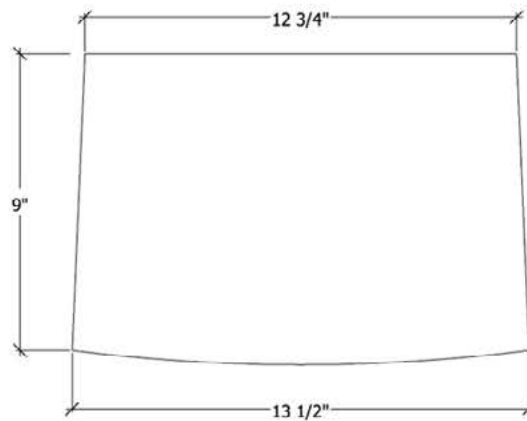

CLODAGH COLLECTION  
CONCRETE DOGGIE DINNERWARE, MAXI

SKU: CC-DDW-MAXI, CC-DDW-MINI

- Doggie Dinnerware was created by renowned designer Clodagh
- 8 concrete color options
- Stainless steel dog bowl inner dimensions: 9" x 3.5"
- Intended for indoor or outdoor use

Dog Bowl Sizes:

- Mini: 13.5W" x 5"H (18 lbs)
- Maxi: 13.5W" x 9"H (40 lbs)

MAXI DOG BOWL

MINI DOG BOWL

Concrete Colors

White Linen

Concrete

Taupe