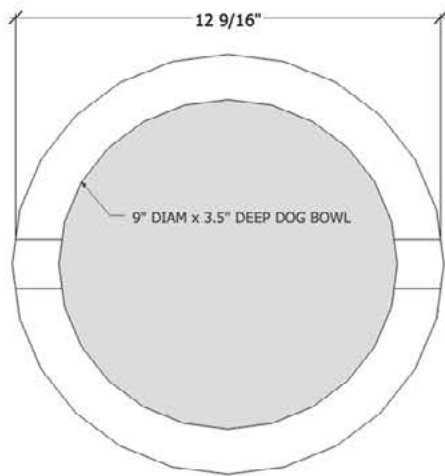

CLODAGH COLLECTION  
CONCRETE DOGGIE DINNERWARE, MAXI

SKU: CC-DDW-MAXI, CC-DDW-MINI

- Doggie Dinnerware was created by renowned designer Clodagh
- 8 concrete color options
- Stainless steel dog bowl inner dimensions: 9" x 3.5"
- Intended for indoor or outdoor use

Dog Bowl Sizes:

- Mini: 13.5W" x 5"H (18 lbs)
- Maxi: 13.5W" x 9"H (40 lbs)

MAXI DOG BOWL

MINI DOG BOWL

Concrete Colors

White Linen

Concrete

Taupe