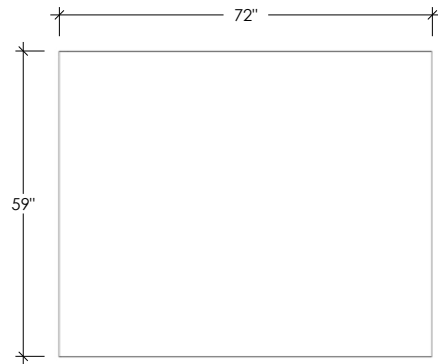

CLODAGH COLLECTION
MESA CONCRETE DINING TABLE

SKU: CC-MESA

- The Mesa table was by created by renowned designer Clodagh
- Table size is 72"L x 59"W x 30"H
- 8 concrete color options
- Concrete table top is 3" thick
- Leg clearance is 27" high
- Base is constructed of 1/4" black-painted plate steel
- Intended for indoor use
- Handmade in the USA

PLAN VIEW