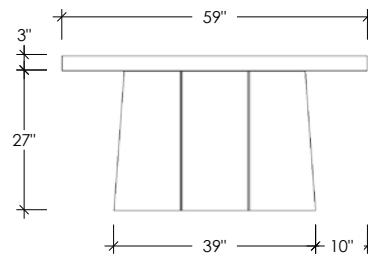

SIDE ELEVATION