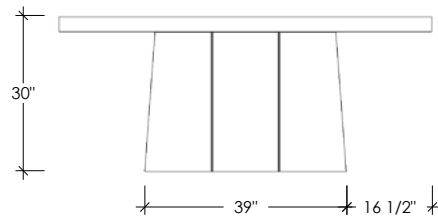

FRONT ELEVATION