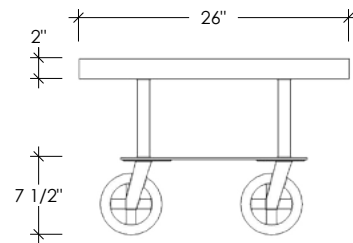

SIDE ELEVATION