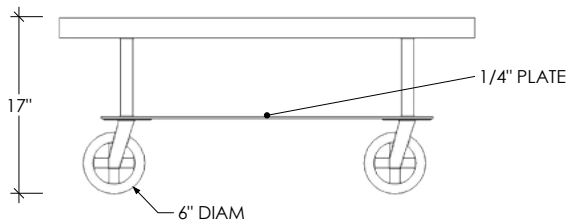

FRONT ELEVATION