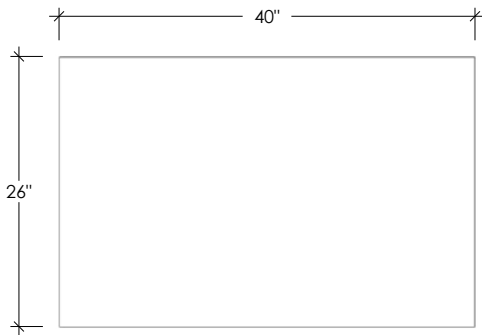

CLODAGH COLLECTION
NOMADIC CONCRETE COFFEE TABLE

SKU: CC-NCT

- The Nomadic Table was created by renowned designer Clodagh
- Table size is 40"L x 26"W x 17"H
- 8 concrete color options
- Concrete top is 2" thick
- 6" rubber swivel casters - 2 with brakes
- Steel base with shelf is finished in Trueform Industrial Patina
- Intended for indoor use
- Handmade in the USA

PLAN VIEW