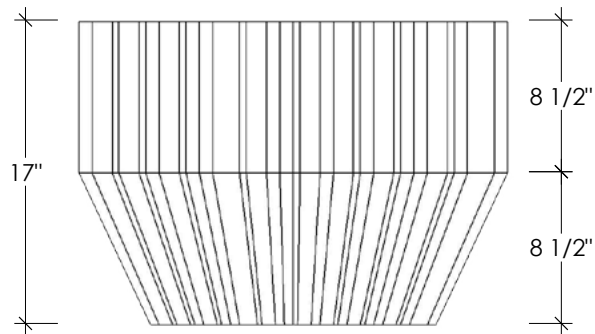

CLODAGH COLLECTION
PRIMITIVE CONCRETE END TABLE

SKU: CC-PET

- The Primitive table was by created by renowned designer Clodagh
- Table size is 24" (round) x 17"H
- 8 concrete color options
- Intended for indoor use
- Handmade in the USA

PLAN VIEW

ELEVATION

Concrete Colors