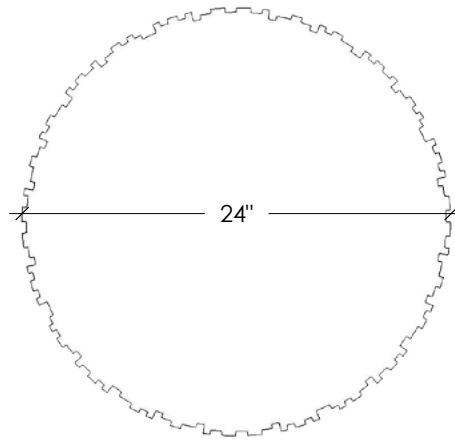

CLODAGH COLLECTION
PRIMITIVE CONCRETE END TABLE

SKU: CC-PET

- The Primitive table was by created by renowned designer Clodagh
- Table size is 24" (round) x 17"H
- 8 concrete color options
- Intended for indoor use
- Handmade in the USA

PLAN VIEW