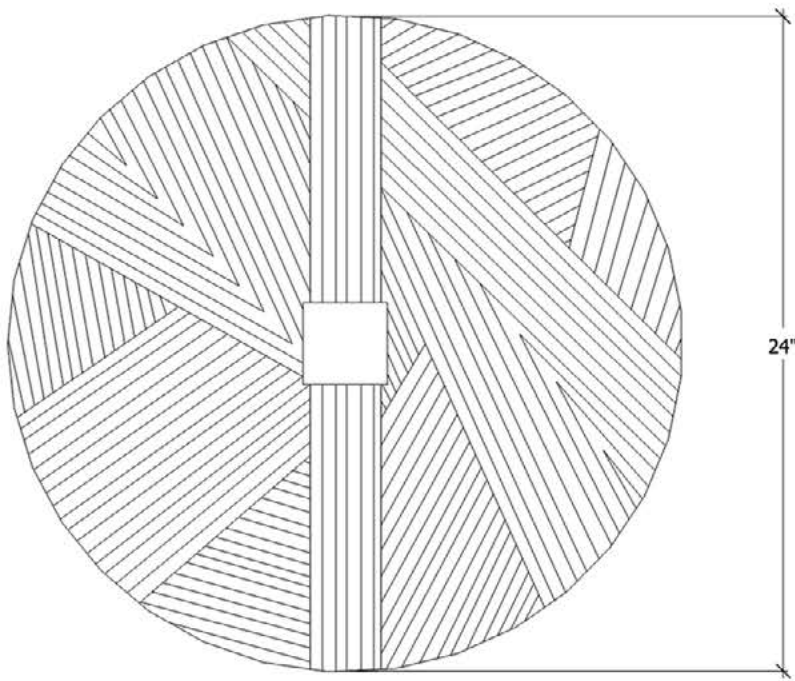

CLODAGH COLLECTION

PRIMITIVE CONCRETE WHEEL

SKU: CC-PW

- The Primitive Concrete Wheel was created by renowned designer Clodagh
- 8 concrete color options
- Wheel dimensions: 24" diameter x 2" thick
- Mounts to the wall with a French Cleat
- Approximate weight: 25 lbs
- Intended for indoor use