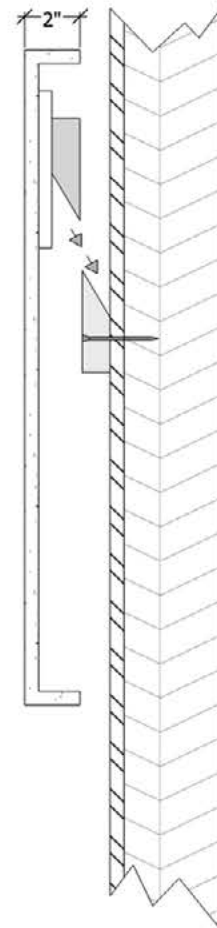

CLODAGH COLLECTION

PRIMITIVE CONCRETE WHEEL

SKU: CC-PW

- The Primitive Concrete Wheel was created by renowned designer Clodagh
- 8 concrete color options
- Wheel dimensions: 24" diameter x 2" thick
- Mounts to the wall with a French Cleat
- Approximate weight: 25 lbs
- Intended for indoor use