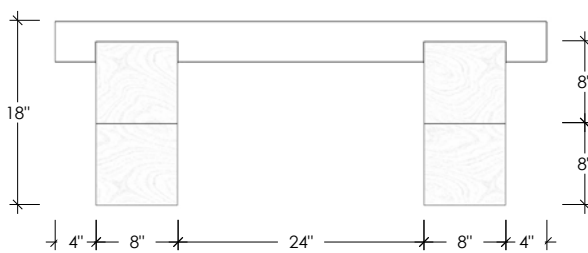

FRONT ELEVATION