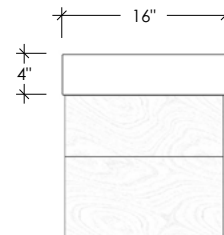

SIDE ELEVATION