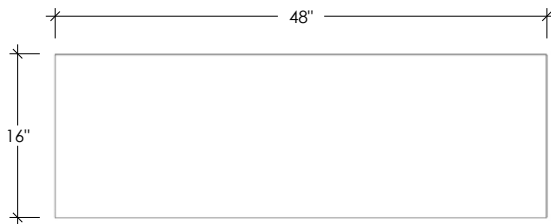

CLODAGH COLLECTION

RAILROAD CONCRETE BENCH, SMALL

SKU: CC-RRB-SML

- The Railroad bench was created by renowned designer Clodagh
- Bench size is 48”L x 16”W x 18”H
- 8 concrete color options
- Concrete bench top is 4” thick
- Wood base is constructed of rough sawn hemlock and is available in 2 finishes
- Intended for indoor use
- Handmade in the USA

PLAN VIEW