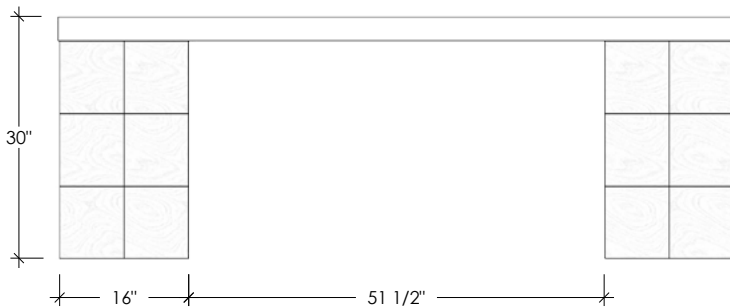

FRONT ELEVATION