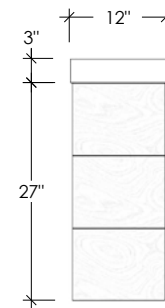

SIDE ELEVATION