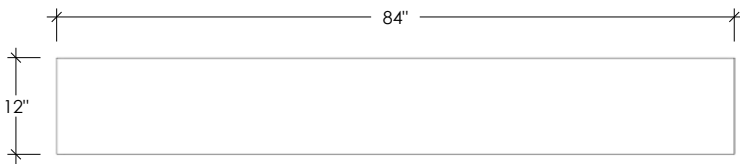

CLODAGH COLLECTION
RAILROAD CONCRETE CONSOLE TABLE

SKU: CC-RRC

- The Railroad table was by created by renowned designer Clodagh
- Table size is 84"L x 12"W x 30H
- 8 concrete color options
- Concrete table top is 3" thick
- Wood base is constructed of rough sawn hemlock and is avaiable in 2 finishes
- Intended for indoor use
- Handmade in the USA

PLAN VIEW