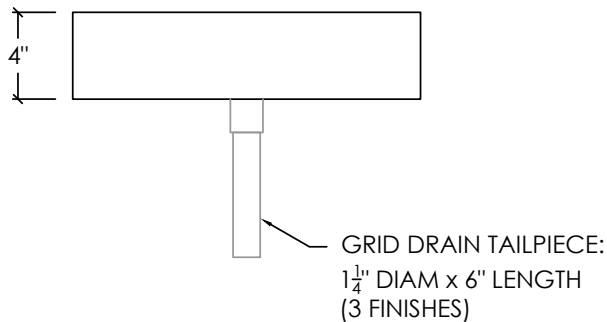

CONCRETE VESSEL SINKS

GROOV VESSEL SINK (CLODAGH COLLECTION)

SKU: CC-VES-GROOV

- Size: 16" Round " x 4" Tall / Sink Model: OV-OS-15 (15" Round x 3" Deep)
- Collaboration between Trueform Concrete and renowned designer CLODAGH
- Designed to rest on lavatory countertops
- This sink meets ADA Accessibility Guidelines when installed accordingly
- 8 concrete color options
- Grid drain included in Polished Chrome - available in 2 other finishes
- Sink does not have overflow hole
- Handmade in the USA

CONCRETE COLORS

PLAN VIEW

FRONT ELEVATION

SECTION