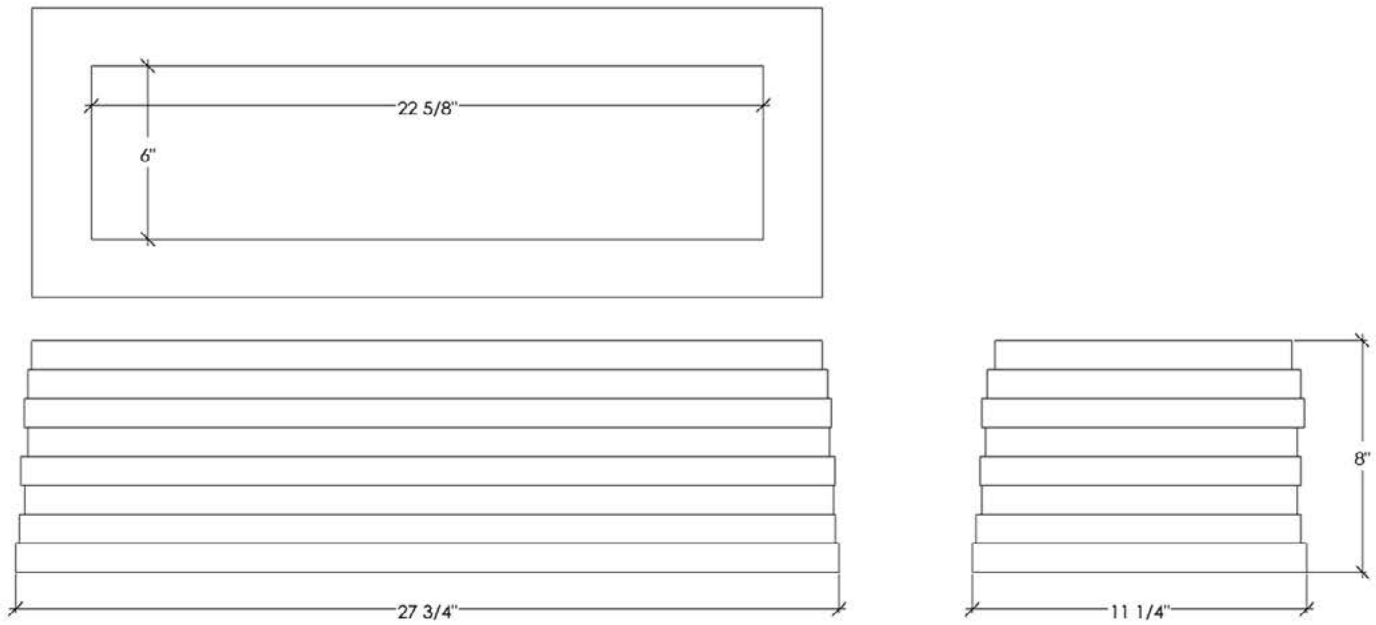

CLODAGH COLLECTION
CONCRETE WATER LIGHT

SKU: CC-WLREC

- Concrete Water Light was created by renowned designer Clodagh
- 8 concrete color options
- Dimensions: 27.75"L x 11.25"W x 8"H
- Comes with 2 water lights and 1 pump (1 cord with switch)
- Features a stainless steel water vessel
- River stones included
- Intended for indoor use