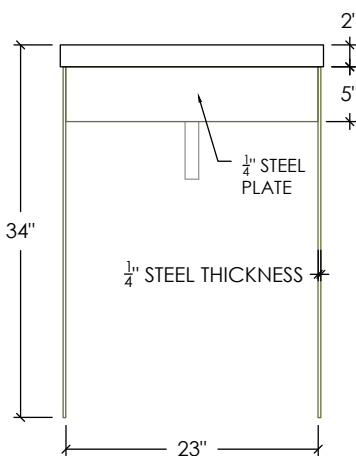

CONTEMPO COLLECTION

24" CONTEMPO VANITY WITH CONCRETE RAMP SINK

SKU: CONTEMPO-24V

- Size: 24" x 18" x 34" / R-1812 Sink ID: 18" x 12" x 5"
- 8 concrete color options and 3 metal finishes
- 6" tailpiece included included in Polished Chrome - 2 other finishes available
- Standard Faucet Hole Configurations (customizable):
 - 0 Holes: wall-mount faucet
 - 1 single faucet hole or triple-hole set: centered on sink basin
 - Triple-hole set = 8" spread
 - Hole diameter = 1 3/8"
 - Hole(s) centered 2 1/4" off back of sink basin
- Sink does not have overflow hole
- Handmade in the USA

CONCRETE COLORS

STEEL BASE FINISH

Compliances & Certifications

CSA B45/IAPMO Z403
ASME A112.18.2/CSA B125.2

PLAN VIEW

FRONT ELEVATION

RIGHT ELEVATION

SECTION VIEW