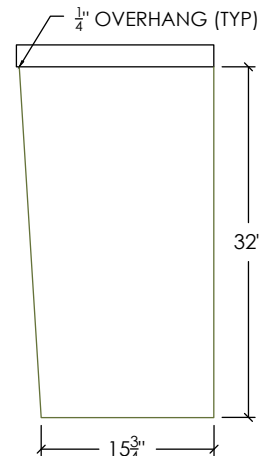

CONTEMPO COLLECTION

24" CONTEMPO VANITY WITH CONCRETE RAMP SINK

SKU: CONTEMPO-24V

- Size: 24" x 18" x 34" / R-1812 Sink ID: 18" x 12" x 5"
- 8 concrete color options and 3 metal finishes
- 6" tailpiece included included in Polished Chrome - 2 other finishes available
- Standard Faucet Hole Configurations (customizable):
 - 0 Holes: wall-mount faucet
 - 1 single faucet hole or triple-hole set: centered on sink basin
 - Triple-hole set = 8" spread
 - Hole diameter = 1 3/8"
 - Hole(s) centered 2 1/4" off back of sink basin
- Sink does not have overflow hole
- Handmade in the USA

CONCRETE COLORS

STEEL BASE FINISH

Compliances & Certifications

CSA B45/IAPMO Z403
ASME A112.18.2/CSA B125.2

PLAN VIEW

FRONT ELEVATION

RIGHT ELEVATION

SECTION VIEW