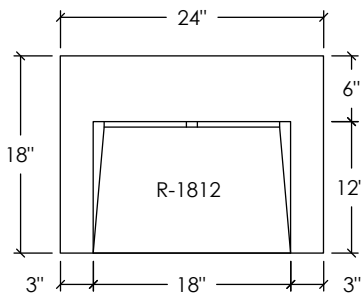

CONTEMPO COLLECTION

24" CONTEMPO VANITY WITH CONCRETE RAMP SINK

SKU: CONTEMPO-24V

- Size: 24" x 18" x 34" / R-1812 Sink ID: 18" x 12" x 5"
- 8 concrete color options and 3 metal finishes
- 6" tailpiece included included in Polished Chrome - 2 other finishes available
- Standard Faucet Hole Configurations (customizable):
 - 0 Holes: wall-mount faucet
 - 1 single faucet hole or triple-hole set: centered on sink basin
 - Triple-hole set = 8" spread
 - Hole diameter = 1 3/8"
 - Hole(s) centered 2 1/4" off back of sink basin
- Sink does not have overflow hole
- Handmade in the USA

CONCRETE COLORS

STEEL BASE FINISH

Compliances & Certifications

CSA B45/IAPMO Z403
ASME A112.18.2/CSA B125.2

PLAN VIEW

FRONT ELEVATION

RIGHT ELEVATION

SECTION VIEW