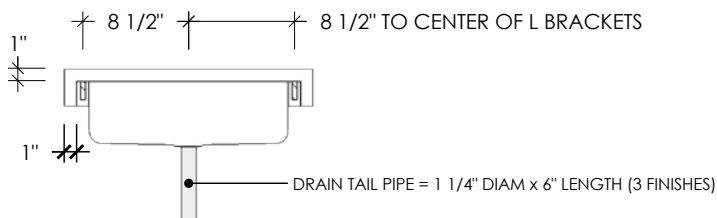

REAR ELEVATION