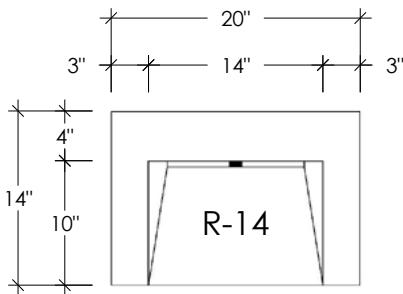

FLOATING CONCRETE SINKS

20" PICCOLO AMICO FLOATING CONCRETE RAMP SINK

SKU: FLO-20V-AMICO

- Size: 20" x 14" x 3" / R-14 Sink ID: 14" x 10" x 5"
- Designed for small & tight power rooms that don't need to meet ADA min 17" depth
- 8 concrete color options
- 6" drain tail pipe included - finishes available online
- Faucet placement / faucet hole diameter: 1 3/8"
- 1 single hole faucet: center of sink
- 1 triple hole faucet: center of sink / 8" spread on handle levers
- Sink does not have overflow hole
- Hangs from the wall studs with 2 Trueform Floating Sink "L" brackets (sold separately)
- Refer to bracket mounting instructions sheet to see how to float this sink
- Handmade in the USA

PLAN VIEW