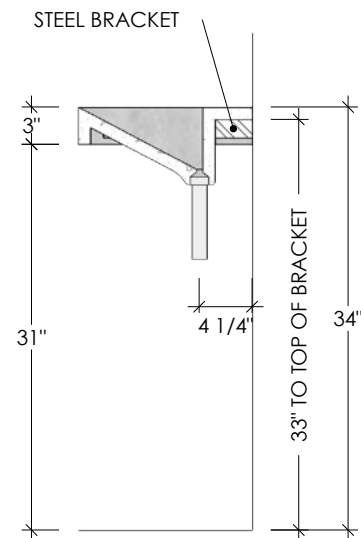

FLOATING CONCRETE SINKS

20" PICCOLO AMICO FLOATING CONCRETE RAMP SINK

SKU: FLO-20V-AMICO

- Size: 20" x 14" x 3" / R-14 Sink ID: 14" x 10" x 5"
- Designed for small & tight power rooms that don't need to meet ADA min 17" depth
- 8 concrete color options
- 6" drain tail pipe included - finishes available online
- Faucet placement / faucet hole diameter: 1 3/8"
- 1 single hole faucet: center of sink
- 1 triple hole faucet: center of sink / 8" spread on handle levers
- Sink does not have overflow hole
- Hangs from the wall studs with 2 Trueform Floating Sink "L" brackets (sold separately)
- Refer to bracket mounting instructions sheet to see how to float this sink
- Handmade in the USA

PLAN VIEW

SECTION VIEW

REAR ELEVATION

Concrete Colors