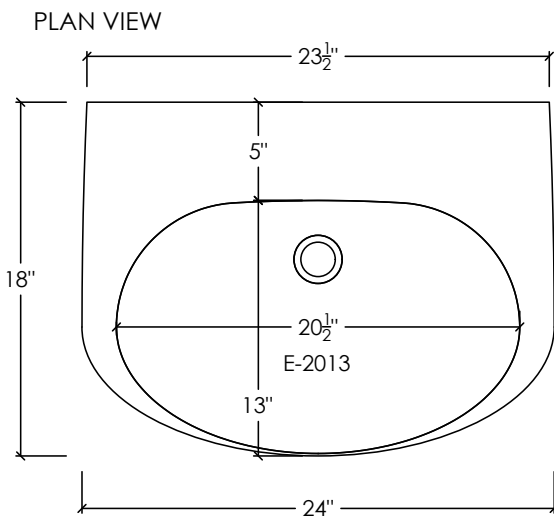

Compliances & Certifications

ICC A117.1

CSA B45/IAPMO Z403
ASME A112.18.2/CSA B125.2