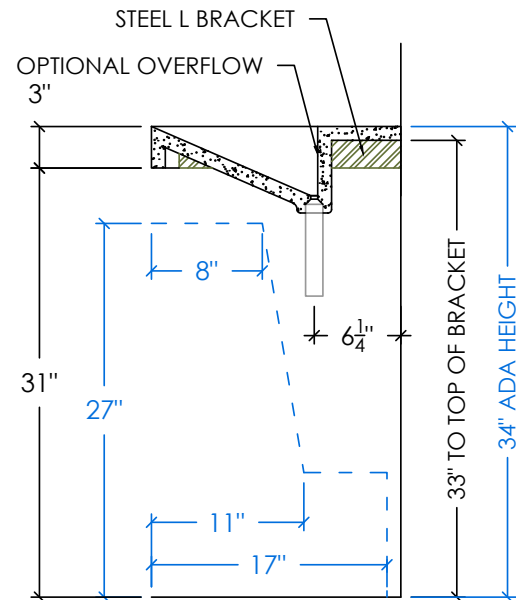

RIGHT SECTION