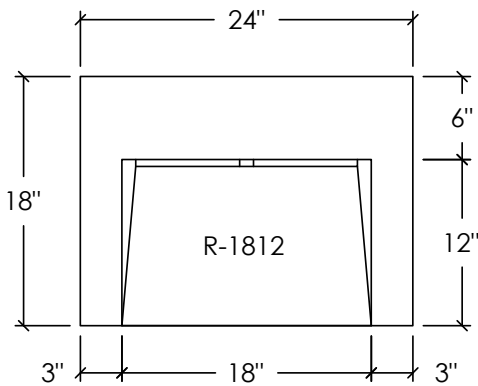

Compliances & Certifications

ICC A117.1

CSA B45/IAPMO Z403
ASME A112.18.2/CSA B125.2

PLAN VIEW