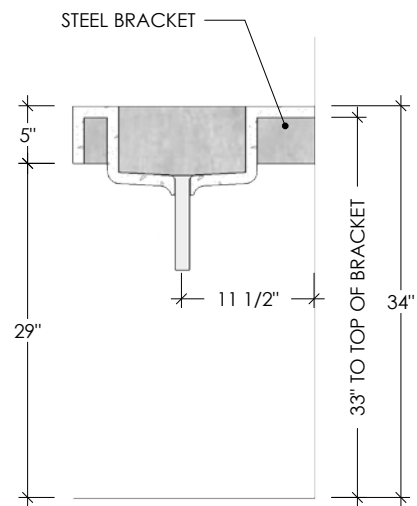

SECTION VIEW