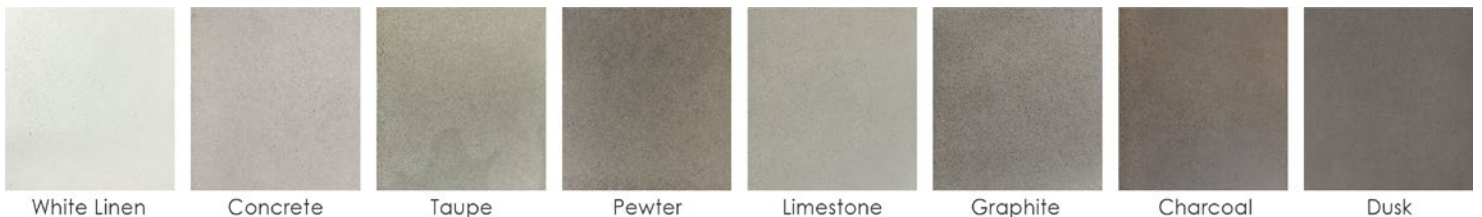

FLOATING CONCRETE SINKS

30" FLOATING CONCRETE TROUGH SINK

SKU: FLO-30L

- Size: 30" x 21" x 5" / T-20 Sink ID: 20" x 11" x 6"
- 8 concrete color options
- Grid drain and 6" tail pipe included - finishes available online
- Faucet placement / faucet hole diameter: 1 3/8"
 - 1 single hole faucet: center of sink
 - 1 triple hole faucet: center of sink / 8" spread on handle levers
- Sink does not have overflow hole
- Hangs from the wall studs with 2 Trueform Floating Sink "L" brackets (sold separately)
- Refer to bracket mounting instructions sheet to see how to float this sink
- Handmade in the USA

PLAN VIEW

SECTION VIEW

REAR ELEVATION

Concrete Colors

White Linen

Concrete

Taupe

Pewter

Limestone

Graphite

Charcoal

Dusk