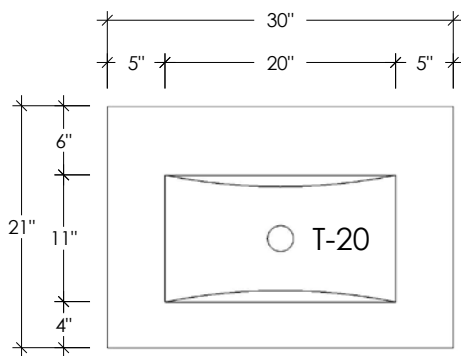

FLOATING CONCRETE SINKS

30" FLOATING CONCRETE TROUGH SINK

SKU: FLO-30L

- Size: 30" x 21" x 5" / T-20 Sink ID: 20" x 11" x 6"
- 8 concrete color options
- Grid drain and 6" tail pipe included - finishes available online
- Faucet placement / faucet hole diameter: 1 3/8"
  - 1 single hole faucet: center of sink
  - 1 triple hole faucet: center of sink / 8" spread on handle levers
- Sink does not have overflow hole
- Hangs from the wall studs with 2 Trueform Floating Sink "L" brackets (sold separately)
- Refer to bracket mounting instructions sheet to see how to float this sink
- Handmade in the USA

PLAN VIEW