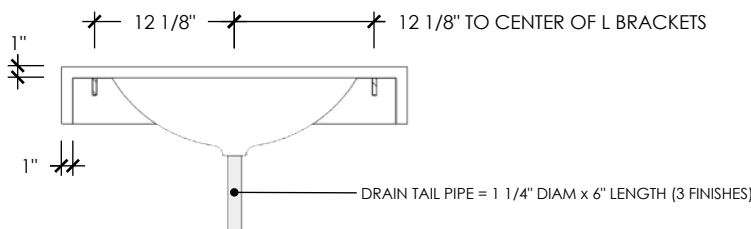

FLOATING CONCRETE SINKS

30" FLOATING CONCRETE TROUGH SINK

SKU: FLO-30L

- Size: 30" x 21" x 5" / T-20 Sink ID: 20" x 11" x 6"
- 8 concrete color options
- Grid drain and 6" tail pipe included - finishes available online
- Faucet placement / faucet hole diameter: 1 3/8"
 - 1 single hole faucet: center of sink
 - 1 triple hole faucet: center of sink / 8" spread on handle levers
- Sink does not have overflow hole
- Hangs from the wall studs with 2 Trueform Floating Sink "L" brackets (sold separately)
- Refer to bracket mounting instructions sheet to see how to float this sink
- Handmade in the USA

PLAN VIEW

SECTION VIEW

REAR ELEVATION

Concrete Colors

White Linen

Concrete

Taupe

Pewter