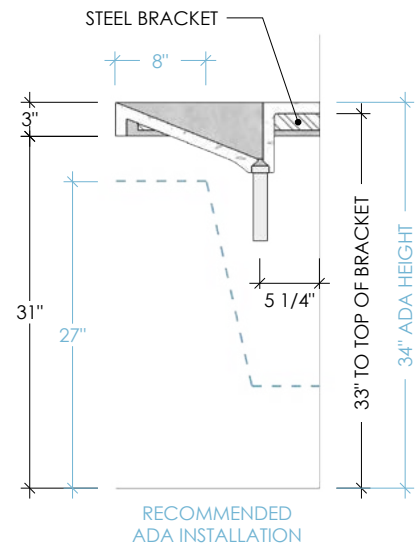

SECTION VIEW