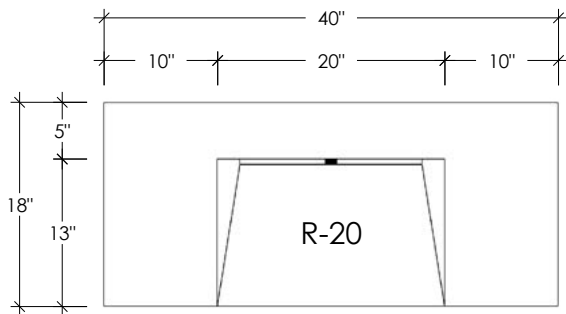

FLOATING CONCRETE SINKS

40" CONTEMPO FLOATING CONCRETE RAMP SINK

SKU: FLO-40-CONTEMPO

- Size: 40" x 18" x 3" / R-20 Sink ID: 20" x 13" x 5"
- This sink meets ADA Accessibility Guidelines
- 8 concrete color options
- 6" drain tail pipe included - finishes available online
- Faucet placement / faucet hole diameter: 1 3/8"
- 1 single hole faucet: center of sink
- 1 triple hole faucet: center of sink / 8" spread on handle levers
- Sink does not have overflow hole
- Hangs from the wall studs with 2 Trueform Floating Sink "L" brackets (sold separately)
- Refer to bracket mounting instructions sheet to see how to float this sink
- Handmade in the USA

PLAN VIEW