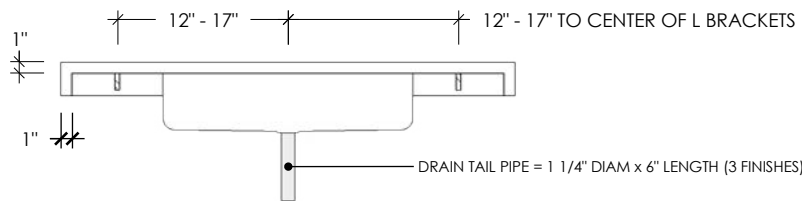

REAR ELEVATION