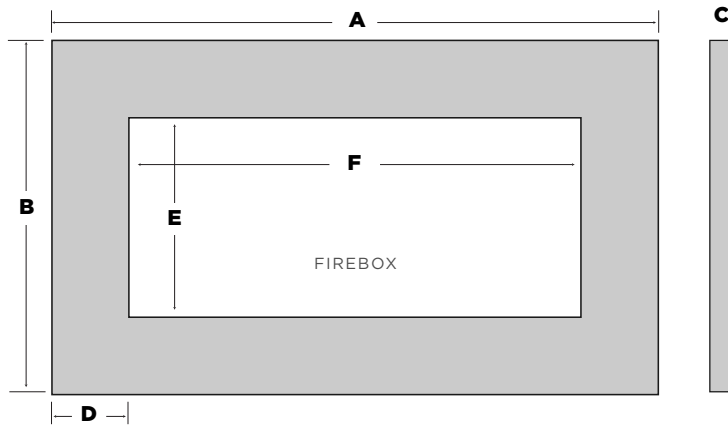

## DESCRIPTION

- Constructed entirely of GFRC
- Choose from 8 concrete colors (inquire for custom colors)
- Entire surround is cast as a single concrete piece
- Hearth and trim kit is not included. Custom-sized hearths and trim can be quoted separately.
- Handmade by skilled craftsmen in the USA

## DIMENSIONS

- Standard max height: 59" / max length: 68"
- Standard surround width is 8"
- Standard thickness is 1"
- Custom sizes & shapes available upon request

Shown in "Charcoal" color. Hearth is custom and sold separately.