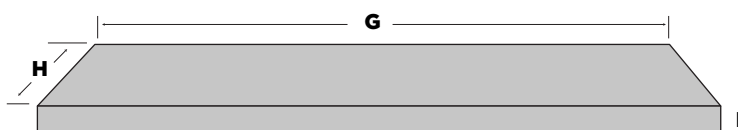

Hearth (Optional)

Hearth Dimensions (Optional)

G Length

H Depth

I Thickness