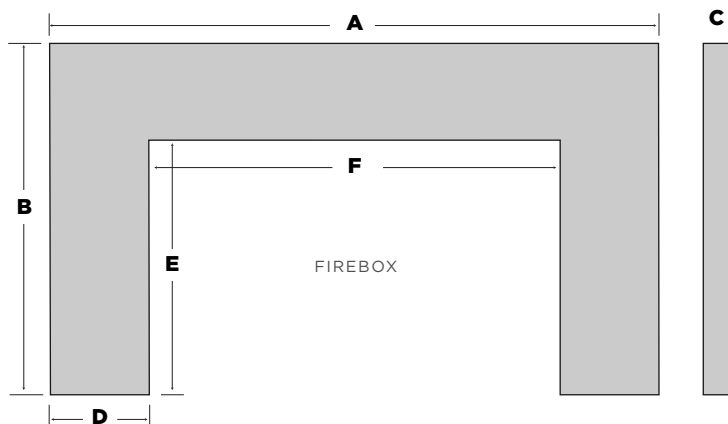

## DESCRIPTION

- Constructed entirely of GFRC
- Choose from 8 concrete colors (inquire for custom colors)
- Entire surround is cast as a single concrete piece
- Hearth and trim kit is not included. Custom-sized hearths and trim can be quoted separately.
- Handmade by skilled craftsmen in the USA

## DIMENSIONS

- Standard max height: 58" / max length: 68"
- Standard surround width is 10"
- Choose from 2 standard thicknesses:
  - A: 1.5"
  - B: 3.0" (hollowed out to reduce weight)
- Custom sizes & shapes available upon request

Shown in "Limestone" color. Hearth is custom and sold separately.

Fireplace Surround

Surround Dimensions (Required)

**A** Overall Length

**B** Overall Height

**C** Thickness (Standard = 1.5" or 3")

**D** Surround Width (Standard = 10")