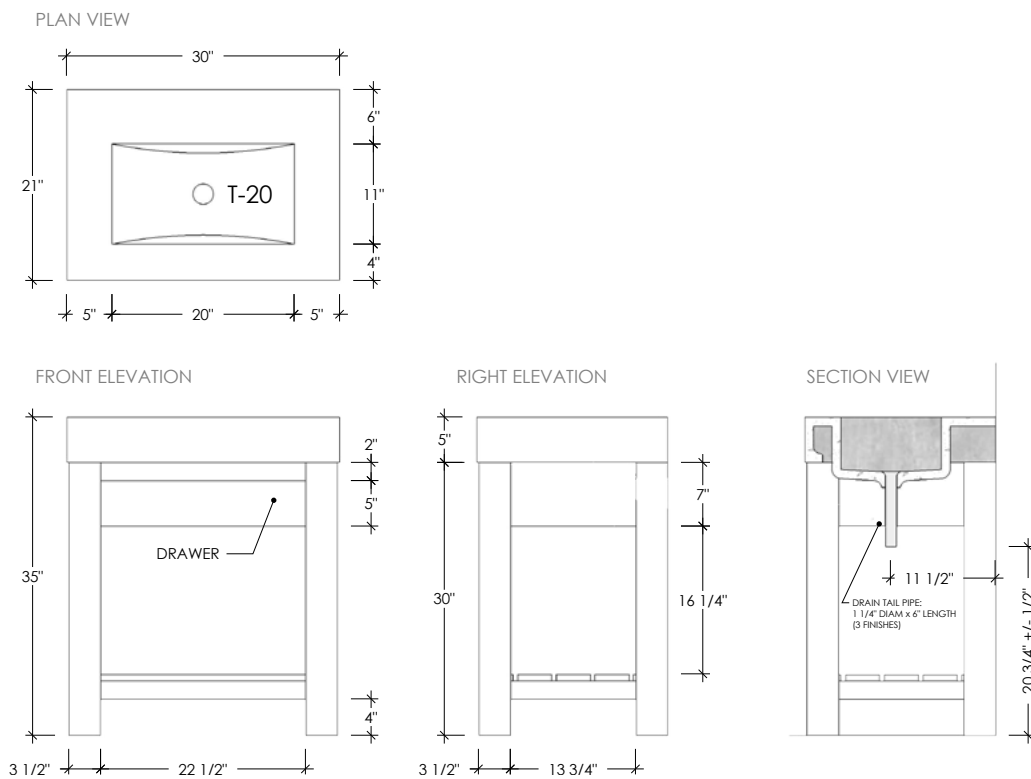

LAVARE COLLECTION

30" LAVARE VANITY WITH CONCRETE TROUGH SINK & DRAWER

SKU: LAVARE-30L-D

- Size: 30" x 21" x 35" / T-20 Sink ID: 20" x 11" x 6"
- Features one soft-close, "u-shaped" drawer
- 8 concrete color options and 2 wood finishes
- Grid drain and 6" tail pipe included - finishes available online
- Faucet placement / faucet hole diameter: 1 3/8"
 - 1 single hole faucet: center of sink
 - 1 triple hole faucet: center of sink / 8" spread on handle levers
- Sink does not have overflow hole
- Handmade in the USA