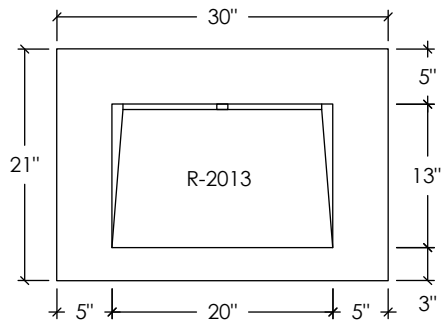

WOOD VANITY FINISH

Compliances & Certifications

CSA B45/IAPMO Z403
ASME A112.18.2/CSA B125.2

PLAN VIEW