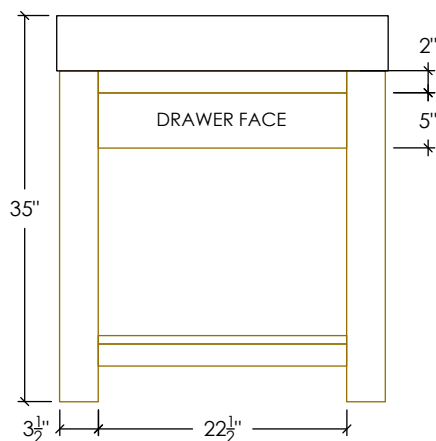

FRONT ELEVATION