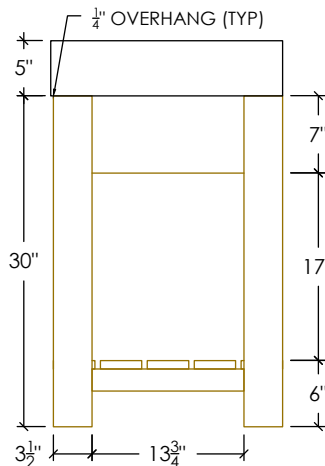

RIGHT ELEVATION