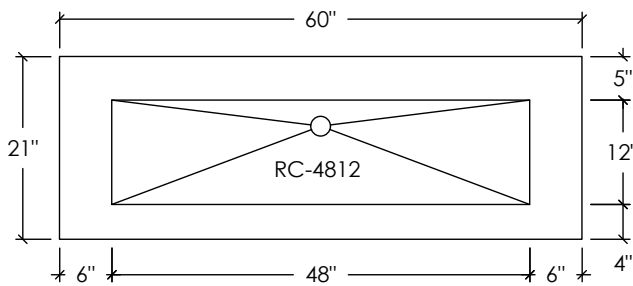

LAVARE COLLECTION

60" LAVARE VANITY WITH CONCRETE RECTANGLE SINK & DRAWER

SKU: LAVARE-60N-D

- Size: 60" x 21" x 35" / RC-4812 Sink ID: 48" x 12" x 5"
- Features 2 soft-close drawers
- 8 concrete color options and 2 wood finishes
- Grid drain and 6" tailpiece included in Polished Chrome - available in 2 other finishes
- Standard Faucet & Soap Hole Configurations (customizable):
 - 0 Holes: wall-mount faucet
 - 1 single faucet hole or triple-hole set: centered on sink basin
 - 2 single faucet holes or triple-hole sets: centered 10" in from left & right of sink basin
 - Triple-hole set = 8" spread
 - Hole diameter = 1 3/8"
 - Hole(s) centered 2 1/4" off back of sink basin
 - Soap hole(s) (optional): 5" minimum to left or right of faucet hole(s)
- Sink does not have overflow hole
- Handmade in the USA

CONCRETE COLORS

WOOD VANITY FINISH

PLAN VIEW

FRONT ELEVATION

RIGHT ELEVATION

SECTION VIEW