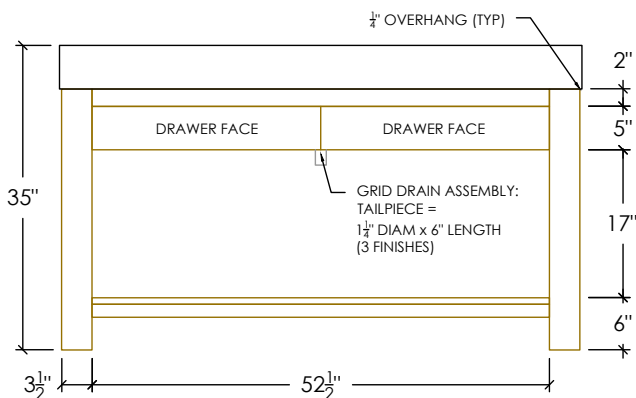

LAVARE COLLECTION

60" LAVARE VANITY WITH CONCRETE RECTANGLE SINK & DRAWER

SKU: LAVARE-60N-D

- Size: 60" x 21" x 35" / RC-4812 Sink ID: 48" x 12" x 5"
- Features 2 soft-close drawers
- 8 concrete color options and 2 wood finishes
- Grid drain and 6" tailpiece included in Polished Chrome - available in 2 other finishes
- Standard Faucet & Soap Hole Configurations (customizable):
 - 0 Holes: wall-mount faucet
 - 1 single faucet hole or triple-hole set: centered on sink basin
 - 2 single faucet holes or triple-hole sets: centered 10" in from left & right of sink basin
 - Triple-hole set = 8" spread
 - Hole diameter = 1 3/8"
 - Hole(s) centered 2 1/4" off back of sink basin
 - Soap hole(s) (optional): 5" minimum to left or right of faucet hole(s)
- Sink does not have overflow hole
- Handmade in the USA

CONCRETE COLORS

WOOD VANITY FINISH

PLAN VIEW

FRONT ELEVATION

RIGHT ELEVATION

SECTION VIEW