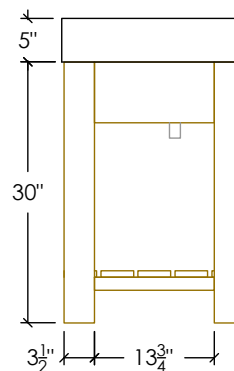

LAVARE COLLECTION

60" LAVARE VANITY WITH CONCRETE RECTANGLE SINK & DRAWER

SKU: LAVARE-60N-D

- Size: 60" x 21" x 35" / RC-4812 Sink ID: 48" x 12" x 5"
- Features 2 soft-close drawers
- 8 concrete color options and 2 wood finishes
- Grid drain and 6" tailpiece included in Polished Chrome - available in 2 other finishes
- Standard Faucet & Soap Hole Configurations (customizable):
 - 0 Holes: wall-mount faucet
 - 1 single faucet hole or triple-hole set: centered on sink basin
 - 2 single faucet holes or triple-hole sets: centered 10" in from left & right of sink basin
 - Triple-hole set = 8" spread
 - Hole diameter = 1 3/8"
 - Hole(s) centered 2 1/4" off back of sink basin
 - Soap hole(s) (optional): 5" minimum to left or right of faucet hole(s)
- Sink does not have overflow hole
- Handmade in the USA

CONCRETE COLORS

WOOD VANITY FINISH

PLAN VIEW

FRONT ELEVATION

RIGHT ELEVATION

SECTION VIEW