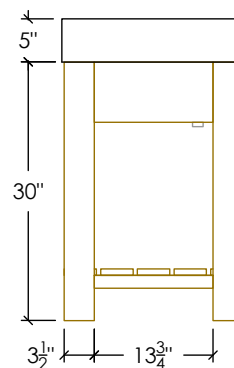

LAVARE COLLECTION

60" LAVARE VANITY WITH CONCRETE RAMP SINK & DRAWER

SKU: LAVARE-60V-D

- Size: 60" x 21" x 35" / R-4813 Sink ID: 48" x 13" x 5"
- Features 2 soft-close drawers
- 8 concrete color options and 2 wood finishes
- 6" tailpiece included in Polished Chrome - available in 2 other finishes
- Standard Faucet & Soap Hole Configurations (customizable):
 - 0 Holes: wall-mount faucet
 - 1 single faucet hole or triple-hole set: centered on sink basin
 - 2 single faucet holes or triple-hole sets: centered 10" in from left & right of sink basin
 - Triple-hole set = 8" spread
 - Hole diameter = 1 3/8"
 - Hole(s) centered 2 1/4" off back of sink basin
 - Soap hole(s) (optional): 5" minimum to left or right of faucet hole(s)
- Sink does not have overflow hole
- Handmade in the USA

CONCRETE COLORS

WOOD VANITY FINISH

PLAN VIEW

FRONT ELEVATION

RIGHT ELEVATION

SECTION VIEW