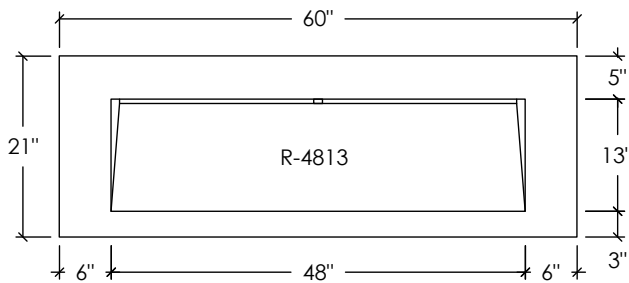

LAVARE COLLECTION

60" LAVARE VANITY WITH CONCRETE RAMP SINK & DRAWER

SKU: LAVARE-60V-D

- Size: 60" x 21" x 35" / R-4813 Sink ID: 48" x 13" x 5"
- Features 2 soft-close drawers
- 8 concrete color options and 2 wood finishes
- 6" tailpiece included in Polished Chrome - available in 2 other finishes
- Standard Faucet & Soap Hole Configurations (customizable):
 - 0 Holes: wall-mount faucet
 - 1 single faucet hole or triple-hole set: centered on sink basin
 - 2 single faucet holes or triple-hole sets: centered 10" in from left & right of sink basin
 - Triple-hole set = 8" spread
 - Hole diameter = 1 3/8"
 - Hole(s) centered 2 1/4" off back of sink basin
 - Soap hole(s) (optional): 5" minimum to left or right of faucet hole(s)
- Sink does not have overflow hole
- Handmade in the USA

CONCRETE COLORS

WOOD VANITY FINISH

PLAN VIEW

FRONT ELEVATION

RIGHT ELEVATION

SECTION VIEW