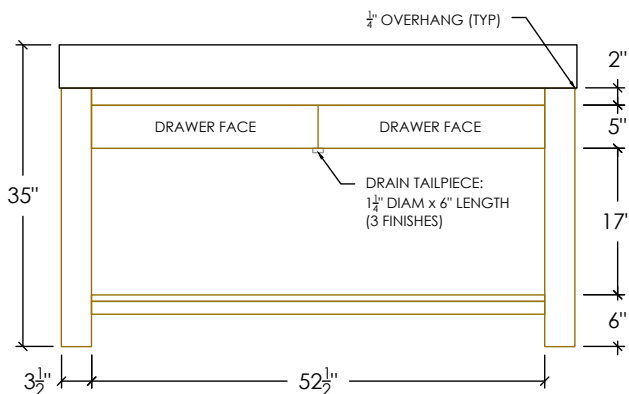

LAVARE COLLECTION

60" LAVARE VANITY WITH CONCRETE RAMP SINK & DRAWER

SKU: LAVARE-60V-D

- Size: 60" x 21" x 35" / R-4813 Sink ID: 48" x 13" x 5"
- Features 2 soft-close drawers
- 8 concrete color options and 2 wood finishes
- 6" tailpiece included in Polished Chrome - available in 2 other finishes
- Standard Faucet & Soap Hole Configurations (customizable):
 - 0 Holes: wall-mount faucet
 - 1 single faucet hole or triple-hole set: centered on sink basin
 - 2 single faucet holes or triple-hole sets: centered 10" in from left & right of sink basin
 - Triple-hole set = 8" spread
 - Hole diameter = 1 3/8"
 - Hole(s) centered 2 1/4" off back of sink basin
 - Soap hole(s) (optional): 5" minimum to left or right of faucet hole(s)
- Sink does not have overflow hole
- Handmade in the USA

CONCRETE COLORS

WOOD VANITY FINISH

PLAN VIEW

FRONT ELEVATION

RIGHT ELEVATION

SECTION VIEW