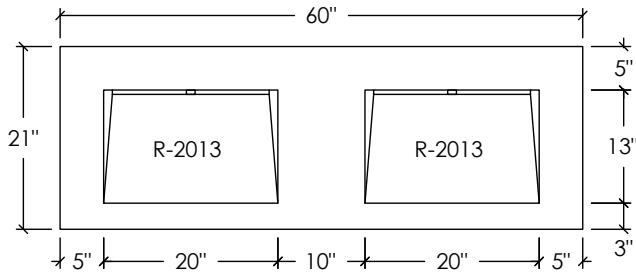

LAVARE COLLECTION

60" LAVARE VANITY WITH CONCRETE DOUBLE RAMP SINK & DRAWER

SKU: LAVARE-60V-DBL-D

- Size: 60" x 21" x 35" / R-2013 Sink ID: 20" x 13" x 5.5" each
- Made with two 20" ramp sinks
- Features 2 soft-close "u-shaped" drawers
- 8 concrete color options and 2 wood finishes
- Two 6" tailpieces included in Polished Chrome - available in 3 other finishes
- Standard Faucet & Soap Hole Configurations (customizable):
  - 0 Holes: wall-mount faucet
  - 2 single faucet holes or triple-hole sets: 1 centered on each sink basin
  - Triple-hole set = 8" spread
  - Hole diameter = 1 3/8"
  - Hole(s) centered 2 1/4" off back of sink basin
  - Soap hole(s) (optional): 5" minimum to left or right of faucet hole(s)
- Overflow Hole Kits are optional (SKUs: OK-PC / OK-BN / OK-ORB)
- Handmade in the USA

CONCRETE COLORS

WOOD VANITY FINISH

Compliances & Certifications

CSA B45/IAPMO Z403
ASME A112.18.2/CSA B125.2

PLAN VIEW

FRONT ELEVATION

RIGHT ELEVATION

SECTION VIEW