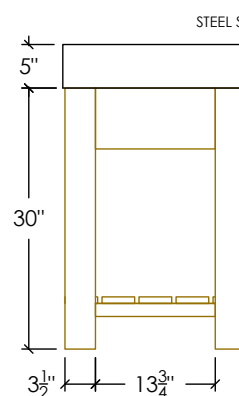

RIGHT ELEVATION