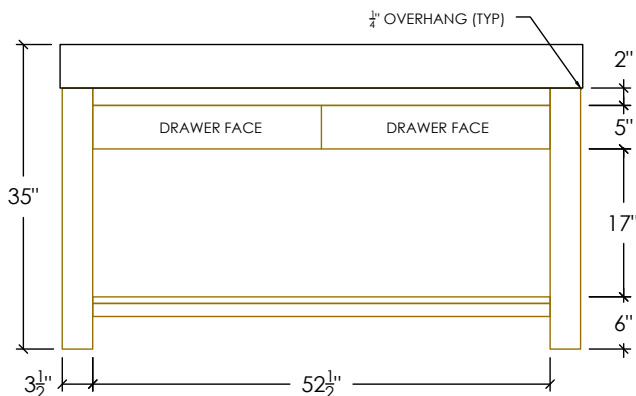

LAVARE COLLECTION

60" LAVARE VANITY WITH CONCRETE DOUBLE RAMP SINK & DRAWER

SKU: LAVARE-60V-DBL-D

- Size: 60" x 21" x 35" / R-2013 Sink ID: 20" x 13" x 5.5" each
- Made with two 20" ramp sinks
- Features 2 soft-close "u-shaped" drawers
- 8 concrete color options and 2 wood finishes
- Two 6" tailpieces included in Polished Chrome - available in 3 other finishes
- Standard Faucet & Soap Hole Configurations (customizable):
 - 0 Holes: wall-mount faucet
 - 2 single faucet holes or triple-hole sets: 1 centered on each sink basin
 - Triple-hole set = 8" spread
 - Hole diameter = 1 3/8"
 - Hole(s) centered 2 1/4" off back of sink basin
 - Soap hole(s) (optional): 5" minimum to left or right of faucet hole(s)
- Overflow Hole Kits are optional (SKUs: OK-PC / OK-BN / OK-ORB)
- Handmade in the USA

CONCRETE COLORS

WOOD VANITY FINISH

Compliances & Certifications

CSA B45/IAPMO Z403
ASME A112.18.2/CSA B125.2

PLAN VIEW

FRONT ELEVATION

RIGHT ELEVATION

SECTION VIEW