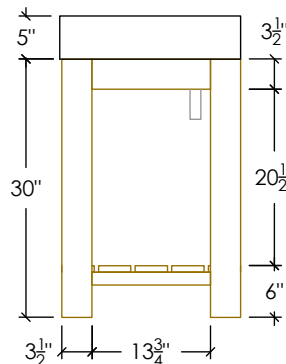

LAVARE COLLECTION

60" LAVARE VANITY WITH CONCRETE DOUBLE RAMP SINK

SKU: LAVARE-60V-DBL

- Size: 60" x 21" x 35" / R-2013 Sink ID: 20" x 13" x 5" each
- Made with two 20" ramp sinks
- 8 concrete color options and 2 wood finishes
- Two 6" tailpieces included in Polished Chrome - available in 2 other finishes
- Standard Faucet & Soap Hole Configurations (customizable):
  - 0 Holes: wall-mount faucet
  - 1 single faucet hole or triple-hole set: centered on sink basin
  - 2 single faucet holes or triple-hole sets: centered 10" in from left & right of sink basin
  - Triple-hole set = 8" spread
  - Hole diameter = 1 3/8"
  - Hole(s) centered 2 1/4" off back of sink basin
  - Soap hole(s) (optional): 5" minimum to left or right of faucet hole(s)
- Sinks do not have overflow holes
- Handmade in the USA

CONCRETE COLORS

WOOD VANITY FINISH

Compliances & Certifications

CSA B45/IAPMO Z403
ASME A112.18.2/CSA B125.2

PLAN VIEW

RIGHT ELEVATION