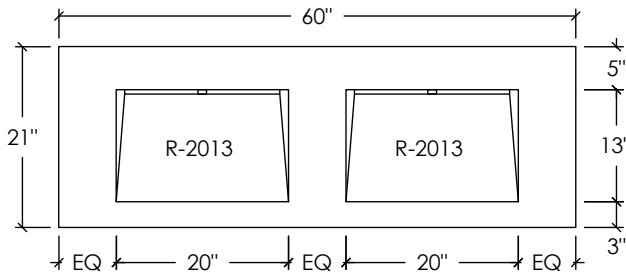

LAVARE COLLECTION

60" LAVARE VANITY WITH CONCRETE DOUBLE RAMP SINK

SKU: LAVARE-60V-DBL

- Size: 60" x 21" x 35" / R-2013 Sink ID: 20" x 13" x 5" each
- Made with two 20" ramp sinks
- 8 concrete color options and 2 wood finishes
- Two 6" tailpieces included in Polished Chrome - available in 2 other finishes
- Standard Faucet & Soap Hole Configurations (customizable):
  - 0 Holes: wall-mount faucet
  - 1 single faucet hole or triple-hole set: centered on sink basin
  - 2 single faucet holes or triple-hole sets: centered 10" in from left & right of sink basin
  - Triple-hole set = 8" spread
  - Hole diameter = 1 3/8"
  - Hole(s) centered 2 1/4" off back of sink basin
  - Soap hole(s) (optional): 5" minimum to left or right of faucet hole(s)
- Sinks do not have overflow holes
- Handmade in the USA

CONCRETE COLORS

WOOD VANITY FINISH

Compliances & Certifications

CSA B45/IAPMO Z403
ASME A112.18.2/CSA B125.2

PLAN VIEW

RIGHT ELEVATION