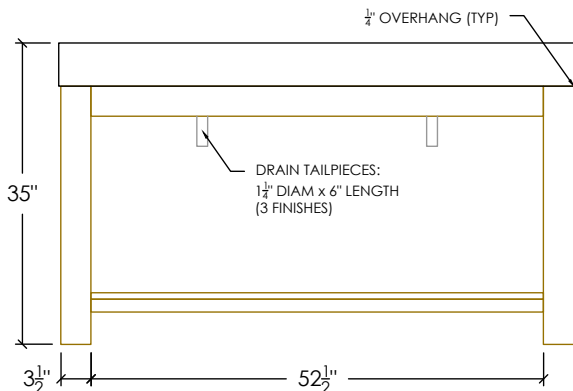

LAVARE COLLECTION

60" LAVARE VANITY WITH CONCRETE DOUBLE RAMP SINK

SKU: LAVARE-60V-DBL

- Size: 60" x 21" x 35" / R-2013 Sink ID: 20" x 13" x 5" each
- Made with two 20" ramp sinks
- 8 concrete color options and 2 wood finishes
- Two 6" tailpieces included in Polished Chrome - available in 2 other finishes
- Standard Faucet & Soap Hole Configurations (customizable):
 - 0 Holes: wall-mount faucet
 - 1 single faucet hole or triple-hole set: centered on sink basin
 - 2 single faucet holes or triple-hole sets: centered 10" in from left & right of sink basin
 - Triple-hole set = 8" spread
 - Hole diameter = 1 3/8"
 - Hole(s) centered 2 1/4" off back of sink basin
 - Soap hole(s) (optional): 5" minimum to left or right of faucet hole(s)
- Sinks do not have overflow holes
- Handmade in the USA

CONCRETE COLORS

WOOD VANITY FINISH

Compliances & Certifications

CSA B45/IAPMO Z403
ASME A112.18.2/CSA B125.2

PLAN VIEW

FRONT ELEVATION

RIGHT ELEVATION

SECTION VIEW