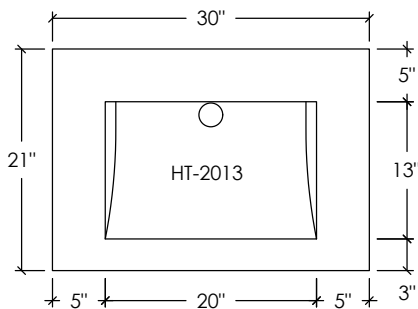

OUTLAND COLLECTION

30" OUTLAND VANITY WITH CONCRETE HALF-TROUGH SINK

SKU: OUTLAND-30C

- Size: 30" x 21" x 35" / HT-2013 Sink ID: 20" x 13" x 5.5"
- 8 concrete color options
- Steel base is 1/4" x 3" bent flat stock steel with painted black finish
- Shelf is 2" thick rough-sawn wood
- Grid drain and 6" tailpiece included in Polished Chrome - available in 3 other finishes
- Standard Faucet & Soap Hole Configurations (customizable):
  - 0 Holes: wall-mount faucet
  - 1 single faucet hole or triple-hole set: centered on sink basin
  - Triple-hole set = 8" spread
  - Hole diameter = 1 3/8"
  - Hole(s) centered 2 1/4" off back of sink basin
  - Soap hole(s) (optional): 5" minimum to left or right of faucet hole(s)
- Overflow Hole Kit is optional (SKUs: OK-PC / OK-BN / OK-ORB)
- Handmade in the USA

CONCRETE COLORS

STEEL BASE FINISH

WOOD FINISH

PLAN VIEW

FRONT ELEVATION

RIGHT ELEVATION

SECTION VIEW