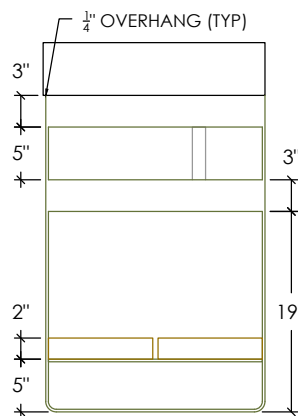

OUTLAND COLLECTION

30" OUTLAND VANITY WITH CONCRETE HALF-TROUGH SINK

SKU: OUTLAND-30C

- Size: 30" x 21" x 35" / HT-2013 Sink ID: 20" x 13" x 5.5"
- 8 concrete color options
- Steel base is 1/4" x 3" bent flat stock steel with painted black finish
- Shelf is 2" thick rough-sawn wood
- Grid drain and 6" tailpiece included in Polished Chrome - available in 3 other finishes
- Standard Faucet & Soap Hole Configurations (customizable):
  - 0 Holes: wall-mount faucet
  - 1 single faucet hole or triple-hole set: centered on sink basin
  - Triple-hole set = 8" spread
  - Hole diameter = 1 3/8"
  - Hole(s) centered 2 1/4" off back of sink basin
  - Soap hole(s) (optional): 5" minimum to left or right of faucet hole(s)
- Overflow Hole Kit is optional (SKUs: OK-PC / OK-BN / OK-ORB)
- Handmade in the USA

CONCRETE COLORS

STEEL BASE FINISH

WOOD FINISH

PLAN VIEW

FRONT ELEVATION

RIGHT ELEVATION

SECTION VIEW