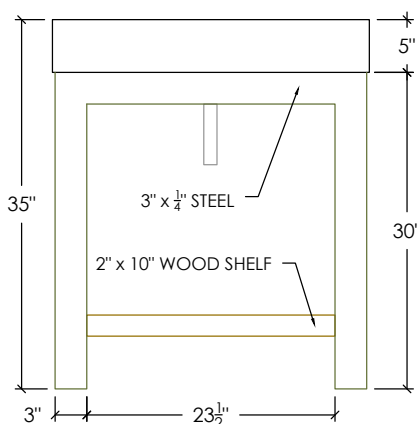

OUTLAND COLLECTION

30" OUTLAND VANITY WITH CONCRETE HALF-TROUGH SINK

SKU: OUTLAND-30C

- Size: 30" x 21" x 35" / HT-2013 Sink ID: 20" x 13" x 5.5"
- 8 concrete color options
- Steel base is 1/4" x 3" bent flat stock steel with painted black finish
- Shelf is 2" thick rough-sawn wood
- Grid drain and 6" tailpiece included in Polished Chrome - available in 3 other finishes
- Standard Faucet & Soap Hole Configurations (customizable):
  - 0 Holes: wall-mount faucet
  - 1 single faucet hole or triple-hole set: centered on sink basin
  - Triple-hole set = 8" spread
  - Hole diameter = 1 3/8"
  - Hole(s) centered 2 1/4" off back of sink basin
  - Soap hole(s) (optional): 5" minimum to left or right of faucet hole(s)
- Overflow Hole Kit is optional (SKUs: OK-PC / OK-BN / OK-ORB)
- Handmade in the USA

CONCRETE COLORS

STEEL BASE FINISH

WOOD FINISH

PLAN VIEW

FRONT ELEVATION

RIGHT ELEVATION

SECTION VIEW