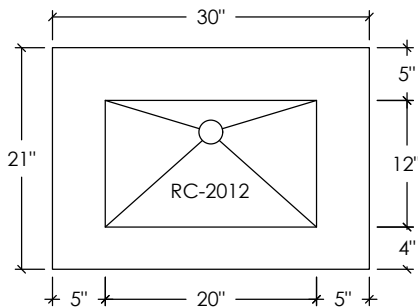

OUTLAND COLLECTION

30" OUTLAND VANITY WITH CONCRETE RECTANGLE SINK

SKU: OUTLAND-30N

- Size: 30" x 21" x 35" / RC-2012 Sink ID: 20" x 12" x 5.25"
- 8 concrete color options
- Steel base is 1/4" x 3" bent flat stock steel with painted black finish
- Shelf is 2" thick rough-sawn wood
- Grid drain and 6" tailpiece included in Polished Chrome - available in 3 other finishes
- Standard Faucet & Soap Hole Configurations (customizable):
 - 0 Holes: wall-mount faucet
 - 1 single faucet hole or triple-hole set: centered on sink basin
 - Triple-hole set = 8" spread
 - Hole diameter = 1 3/8"
 - Hole(s) centered 2 1/4" off back of sink basin
 - Soap hole(s) (optional): 5" minimum to left or right of faucet hole(s)
- Overflow Hole Kit is optional (SKUs: OK-PC / OK-BN / OK-ORB)
- Handmade in the USA

CONCRETE COLORS

STEEL BASE FINISH

WOOD FINISH

PLAN VIEW

FRONT ELEVATION

RIGHT ELEVATION

SECTION VIEW