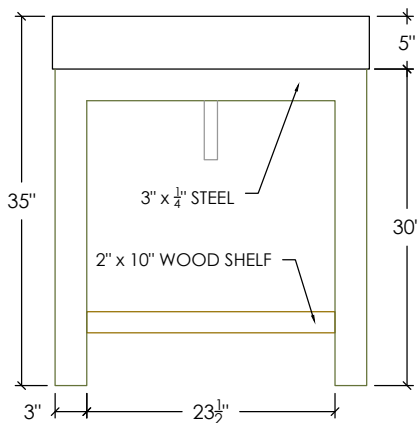

OUTLAND COLLECTION

30" OUTLAND VANITY WITH CONCRETE RECTANGLE SINK

SKU: OUTLAND-30N

- Size: 30" x 21" x 35" / RC-2012 Sink ID: 20" x 12" x 5.25"
- 8 concrete color options
- Steel base is 1/4" x 3" bent flat stock steel with painted black finish
- Shelf is 2" thick rough-sawn wood
- Grid drain and 6" tailpiece included in Polished Chrome - available in 3 other finishes
- Standard Faucet & Soap Hole Configurations (customizable):
 - 0 Holes: wall-mount faucet
 - 1 single faucet hole or triple-hole set: centered on sink basin
 - Triple-hole set = 8" spread
 - Hole diameter = 1 3/8"
 - Hole(s) centered 2 1/4" off back of sink basin
 - Soap hole(s) (optional): 5" minimum to left or right of faucet hole(s)
- Overflow Hole Kit is optional (SKUs: OK-PC / OK-BN / OK-ORB)
- Handmade in the USA

CONCRETE COLORS

STEEL BASE FINISH

WOOD FINISH

PLAN VIEW

FRONT ELEVATION

RIGHT ELEVATION

SECTION VIEW