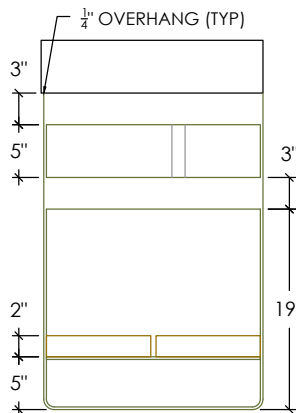

OUTLAND COLLECTION

30" OUTLAND VANITY WITH CONCRETE RECTANGLE SINK

SKU: OUTLAND-30N

- Size: 30" x 21" x 35" / RC-2012 Sink ID: 20" x 12" x 5.25"
- 8 concrete color options
- Steel base is 1/4" x 3" bent flat stock steel with painted black finish
- Shelf is 2" thick rough-sawn wood
- Grid drain and 6" tailpiece included in Polished Chrome - available in 3 other finishes
- Standard Faucet & Soap Hole Configurations (customizable):
 - 0 Holes: wall-mount faucet
 - 1 single faucet hole or triple-hole set: centered on sink basin
 - Triple-hole set = 8" spread
 - Hole diameter = 1 3/8"
 - Hole(s) centered 2 1/4" off back of sink basin
 - Soap hole(s) (optional): 5" minimum to left or right of faucet hole(s)
- Overflow Hole Kit is optional (SKUs: OK-PC / OK-BN / OK-ORB)
- Handmade in the USA

CONCRETE COLORS

STEEL BASE FINISH

WOOD FINISH

PLAN VIEW

FRONT ELEVATION

RIGHT ELEVATION

SECTION VIEW