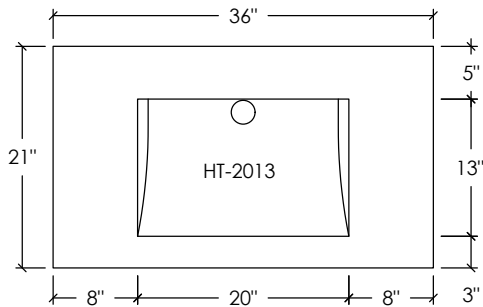

OUTLAND COLLECTION

36" OUTLAND VANITY WITH CONCRETE HALF-TROUGH SINK

SKU: OUTLAND-36C

- Size: 36" x 21" x 35" / HT-2013 Sink ID: 20" x 13" x 5.5"
- 8 concrete color options
- Steel base is 1/4" x 3" bent flat stock steel with painted black finish
- Shelf is 2" thick rough-sawn wood
- Grid drain and 6" tailpiece included in Polished Chrome - available in 3 other finishes
- Standard Faucet & Soap Hole Configurations (customizable):
 - 0 Holes: wall-mount faucet
 - 1 single faucet hole or triple-hole set: centered on sink basin
 - Triple-hole set = 8" spread
 - Hole diameter = 1 3/8"
 - Hole(s) centered 2 1/4" off back of sink basin
 - Soap hole(s) (optional): 5" minimum to left or right of faucet hole(s)
- Overflow Hole Kit is optional (SKUs: OK-PC / OK-BN / OK-ORB)
- Handmade in the USA

CONCRETE COLORS

STEEL BASE FINISH

WOOD FINISH

PLAN VIEW

FRONT ELEVATION

RIGHT ELEVATION

SECTION VIEW