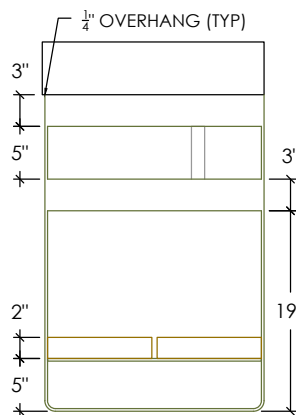

OUTLAND COLLECTION

36" OUTLAND VANITY WITH CONCRETE HALF-TROUGH SINK

SKU: OUTLAND-36C

- Size: 36" x 21" x 35" / HT-2013 Sink ID: 20" x 13" x 5.5"
- 8 concrete color options
- Steel base is 1/4" x 3" bent flat stock steel with painted black finish
- Shelf is 2" thick rough-sawn wood
- Grid drain and 6" tailpiece included in Polished Chrome - available in 3 other finishes
- Standard Faucet & Soap Hole Configurations (customizable):
 - 0 Holes: wall-mount faucet
 - 1 single faucet hole or triple-hole set: centered on sink basin
 - Triple-hole set = 8" spread
 - Hole diameter = 1 3/8"
 - Hole(s) centered 2 1/4" off back of sink basin
 - Soap hole(s) (optional): 5" minimum to left or right of faucet hole(s)
- Overflow Hole Kit is optional (SKUs: OK-PC / OK-BN / OK-ORB)
- Handmade in the USA

CONCRETE COLORS

STEEL BASE FINISH

WOOD FINISH

PLAN VIEW

FRONT ELEVATION

RIGHT ELEVATION

SECTION VIEW