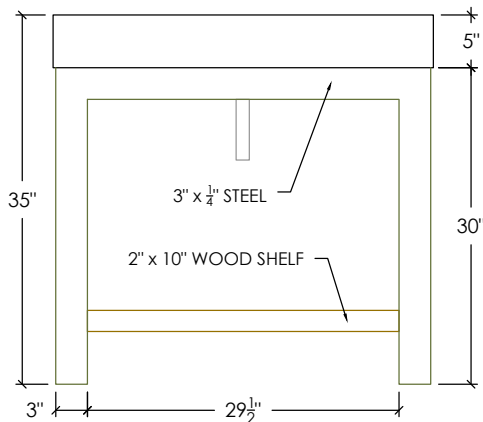

OUTLAND COLLECTION

36" OUTLAND VANITY WITH CONCRETE HALF-TROUGH SINK

SKU: OUTLAND-36C

- Size: 36" x 21" x 35" / HT-2013 Sink ID: 20" x 13" x 5.5"
- 8 concrete color options
- Steel base is 1/4" x 3" bent flat stock steel with painted black finish
- Shelf is 2" thick rough-sawn wood
- Grid drain and 6" tailpiece included in Polished Chrome - available in 3 other finishes
- Standard Faucet & Soap Hole Configurations (customizable):
 - 0 Holes: wall-mount faucet
 - 1 single faucet hole or triple-hole set: centered on sink basin
 - Triple-hole set = 8" spread
 - Hole diameter = 1 3/8"
 - Hole(s) centered 2 1/4" off back of sink basin
 - Soap hole(s) (optional): 5" minimum to left or right of faucet hole(s)
- Overflow Hole Kit is optional (SKUs: OK-PC / OK-BN / OK-ORB)
- Handmade in the USA

CONCRETE COLORS

STEEL BASE FINISH

WOOD FINISH

PLAN VIEW

FRONT ELEVATION

RIGHT ELEVATION

SECTION VIEW