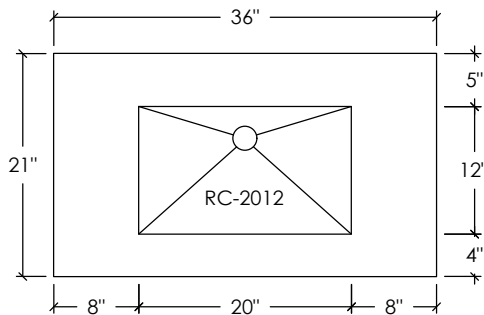

OUTLAND COLLECTION

36" OUTLAND VANITY WITH CONCRETE RECTANGLE SINK

SKU: OUTLAND-36N

- Size: 36" x 21" x 35" / RC-2012 Sink ID: 20" x 12" x 5.25"
- 8 concrete color options
- Steel base is 1/4" x 3" bent flat stock steel finished in our Industrial Patina
- Shelf is 2" thick rough-sawn wood
- Grid drain and 6" tailpiece included in Polished Chrome - available in 2 other finishes
- Standard Faucet & Soap Hole Configurations (customizable):
  - 0 Holes: wall-mount faucet
  - 1 single faucet hole or triple-hole set: centered on sink basin
  - Triple-hole set = 8" spread
  - Hole diameter = 1 3/8"
  - Hole(s) centered 2 1/4" off back of sink basin
  - Soap hole(s) (optional): 5" minimum to left or right of faucet hole(s)
- Sink does not have overflow hole
- Handmade in the USA

CONCRETE COLORS

STEEL BASE FINISH

WOOD FINISH

Compliances & Certifications

CSA B45/IAPMO Z403
ASME A112.18.2/CSA B125.2

PLAN VIEW

FRONT ELEVATION

RIGHT ELEVATION

SECTION VIEW