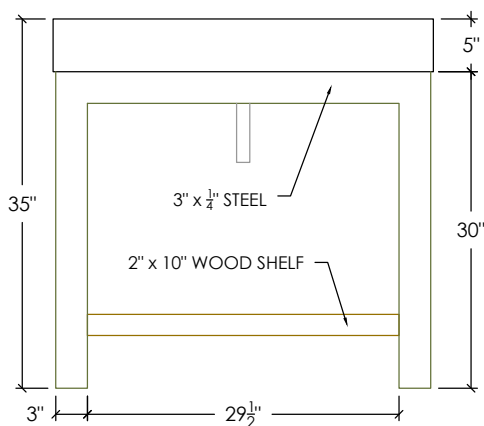

OUTLAND COLLECTION

36" OUTLAND VANITY WITH CONCRETE RECTANGLE SINK

SKU: OUTLAND-36N

- Size: 36" x 21" x 35" / RC-2012 Sink ID: 20" x 12" x 5.25"
- 8 concrete color options
- Steel base is 1/4" x 3" bent flat stock steel with painted black finish
- Shelf is 2" thick rough-sawn wood
- Grid drain and 6" tailpiece included in Polished Chrome - available in 3 other finishes
- Standard Faucet & Soap Hole Configurations (customizable):
 - 0 Holes: wall-mount faucet
 - 1 single faucet hole or triple-hole set: centered on sink basin
 - Triple-hole set = 8" spread
 - Hole diameter = 1 3/8"
 - Hole(s) centered 2 1/4" off back of sink basin
 - Soap hole(s) (optional): 5" minimum to left or right of faucet hole(s)
- Overflow Hole Kit is optional (SKUs: OK-PC / OK-BN / OK-ORB)
- Handmade in the USA

CONCRETE COLORS

STEEL BASE FINISH

WOOD FINISH

PLAN VIEW

FRONT ELEVATION

RIGHT ELEVATION

SECTION VIEW