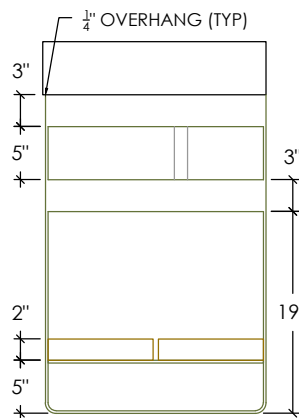

OUTLAND COLLECTION

36" OUTLAND VANITY WITH CONCRETE RECTANGLE SINK

SKU: OUTLAND-36N

- Size: 36" x 21" x 35" / RC-2012 Sink ID: 20" x 12" x 5.25"
- 8 concrete color options
- Steel base is 1/4" x 3" bent flat stock steel finished in our Industrial Patina
- Shelf is 2" thick rough-sawn wood
- Grid drain and 6" tailpiece included in Polished Chrome - available in 2 other finishes
- Standard Faucet & Soap Hole Configurations (customizable):
  - 0 Holes: wall-mount faucet
  - 1 single faucet hole or triple-hole set: centered on sink basin
  - Triple-hole set = 8" spread
  - Hole diameter = 1 3/8"
  - Hole(s) centered 2 1/4" off back of sink basin
  - Soap hole(s) (optional): 5" minimum to left or right of faucet hole(s)
- Sink does not have overflow hole
- Handmade in the USA

CONCRETE COLORS

STEEL BASE FINISH

WOOD FINISH

Compliances & Certifications

CSA B45/IAPMO Z403  
ASME A112.18.2/CSA B125.2

PLAN VIEW

FRONT ELEVATION

RIGHT ELEVATION

SECTION VIEW