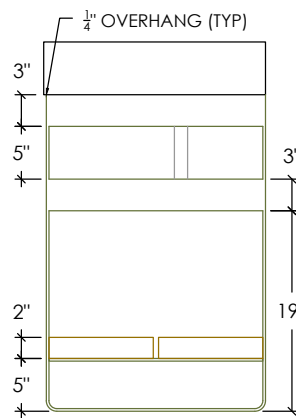

OUTLAND COLLECTION

36" OUTLAND VANITY WITH CONCRETE RECTANGLE SINK

SKU: OUTLAND-36N

- Size: 36" x 21" x 35" / RC-2012 Sink ID: 20" x 12" x 5.25"
- 8 concrete color options
- Steel base is 1/4" x 3" bent flat stock steel with painted black finish
- Shelf is 2" thick rough-sawn wood
- Grid drain and 6" tailpiece included in Polished Chrome - available in 3 other finishes
- Standard Faucet & Soap Hole Configurations (customizable):
 - 0 Holes: wall-mount faucet
 - 1 single faucet hole or triple-hole set: centered on sink basin
 - Triple-hole set = 8" spread
 - Hole diameter = 1 3/8"
 - Hole(s) centered 2 1/4" off back of sink basin
 - Soap hole(s) (optional): 5" minimum to left or right of faucet hole(s)
- Overflow Hole Kit is optional (SKUs: OK-PC / OK-BN / OK-ORB)
- Handmade in the USA

CONCRETE COLORS

STEEL BASE FINISH

WOOD FINISH

PLAN VIEW

FRONT ELEVATION

RIGHT ELEVATION

SECTION VIEW