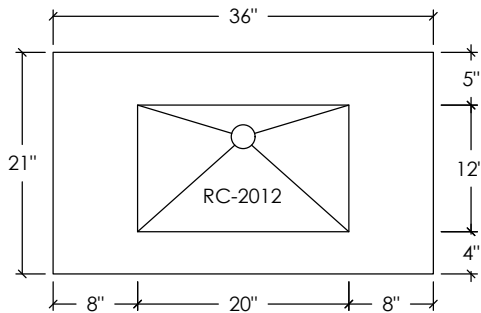

OUTLAND COLLECTION

36" OUTLAND VANITY WITH CONCRETE RECTANGLE SINK

SKU: OUTLAND-36N

- Size: 36" x 21" x 35" / RC-2012 Sink ID: 20" x 12" x 5.25"
- 8 concrete color options
- Steel base is 1/4" x 3" bent flat stock steel with painted black finish
- Shelf is 2" thick rough-sawn wood
- Grid drain and 6" tailpiece included in Polished Chrome - available in 3 other finishes
- Standard Faucet & Soap Hole Configurations (customizable):
 - 0 Holes: wall-mount faucet
 - 1 single faucet hole or triple-hole set: centered on sink basin
 - Triple-hole set = 8" spread
 - Hole diameter = 1 3/8"
 - Hole(s) centered 2 1/4" off back of sink basin
 - Soap hole(s) (optional): 5" minimum to left or right of faucet hole(s)
- Overflow Hole Kit is optional (SKUs: OK-PC / OK-BN / OK-ORB)
- Handmade in the USA

CONCRETE COLORS

STEEL BASE FINISH

WOOD FINISH

PLAN VIEW

FRONT ELEVATION

RIGHT ELEVATION

SECTION VIEW