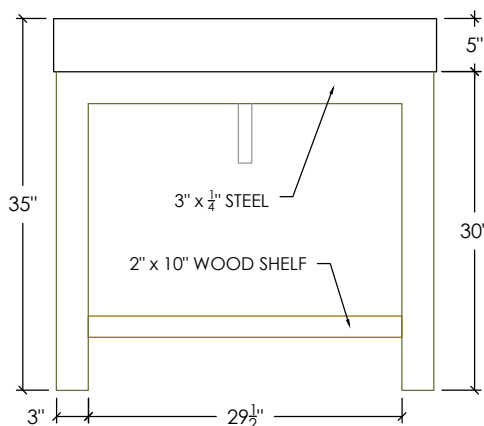

OUTLAND COLLECTION

36" OUTLAND VANITY WITH CONCRETE RECTANGLE SINK

SKU: OUTLAND-36N

- Size: 36" x 21" x 35" / RC-2012 Sink ID: 20" x 12" x 5.25"
- 8 concrete color options
- Steel base is 1/4" x 3" bent flat stock steel finished in our Industrial Patina
- Shelf is 2" thick rough-sawn wood
- Grid drain and 6" tailpiece included in Polished Chrome - available in 2 other finishes
- Standard Faucet & Soap Hole Configurations (customizable):
  - 0 Holes: wall-mount faucet
  - 1 single faucet hole or triple-hole set: centered on sink basin
  - Triple-hole set = 8" spread
  - Hole diameter = 1 3/8"
  - Hole(s) centered 2 1/4" off back of sink basin
  - Soap hole(s) (optional): 5" minimum to left or right of faucet hole(s)
- Sink does not have overflow hole
- Handmade in the USA

CONCRETE COLORS

STEEL BASE FINISH

WOOD FINISH

Compliances & Certifications

CSA B45/IAPMO Z403  
ASME A112.18.2/CSA B125.2

PLAN VIEW

FRONT ELEVATION

RIGHT ELEVATION

SECTION VIEW