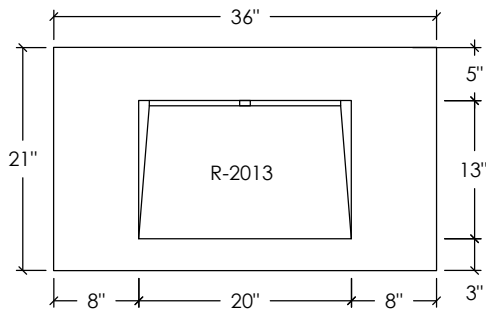

STEEL BASE FINISH

WOOD FINISH

Compliances & Certifications

CSA B45/IAPMO Z403
ASME A112.18.2/CSA B125.2

PLAN VIEW