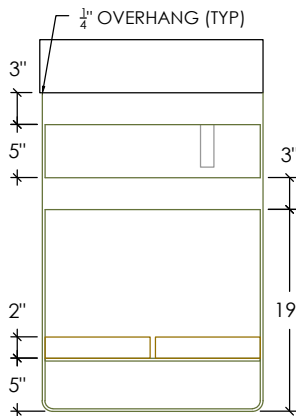

OUTLAND COLLECTION

36" OUTLAND VANITY WITH CONCRETE RAMP SINK

SKU: OUTLAND-36V

- Size: 36" x 21" x 35" / R-2013 Sink ID: 20" x 13" x 5"
- 8 concrete color options
- Steel base is 1/4" x 3" bent flat stock steel finished in our Industrial Patina
- Shelf is 2" thick rough-sawn wood
- 6" tailpiece included in Polished Chrome - available in 2 other finishes
- Standard Faucet & Soap Hole Configurations (customizable):
 - 0 Holes: wall-mount faucet
 - 1 single faucet hole or triple-hole set: centered on sink basin
 - Triple-hole set = 8" spread
 - Hole diameter = 1 3/8"
 - Hole(s) centered 2 1/4" off back of sink basin
 - Soap hole(s) (optional): 5" minimum to left or right of faucet hole(s)
- Sink does not have overflow hole
- Handmade in the USA

CONCRETE COLORS

STEEL BASE FINISH

WOOD FINISH

Compliances & Certifications

CSA B45/IAPMO Z403
ASME A112.18.2/CSA B125.2

PLAN VIEW

FRONT ELEVATION

RIGHT ELEVATION

SECTION VIEW