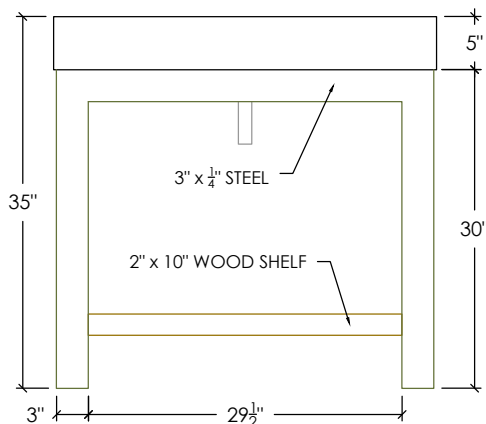

OUTLAND COLLECTION

36" OUTLAND VANITY WITH CONCRETE RAMP SINK

SKU: OUTLAND-36V

- Size: 36" x 21" x 35" / R-2013 Sink ID: 20" x 13" x 5"
- 8 concrete color options
- Steel base is 1/4" x 3" bent flat stock steel finished in our Industrial Patina
- Shelf is 2" thick rough-sawn wood
- 6" tailpiece included in Polished Chrome - available in 2 other finishes
- Standard Faucet & Soap Hole Configurations (customizable):
 - 0 Holes: wall-mount faucet
 - 1 single faucet hole or triple-hole set: centered on sink basin
 - Triple-hole set = 8" spread
 - Hole diameter = 1 3/8"
 - Hole(s) centered 2 1/4" off back of sink basin
 - Soap hole(s) (optional): 5" minimum to left or right of faucet hole(s)
- Sink does not have overflow hole
- Handmade in the USA

CONCRETE COLORS

STEEL BASE FINISH

WOOD FINISH

Compliances & Certifications

CSA B45/IAPMO Z403
ASME A112.18.2/CSA B125.2

PLAN VIEW

FRONT ELEVATION

RIGHT ELEVATION

SECTION VIEW