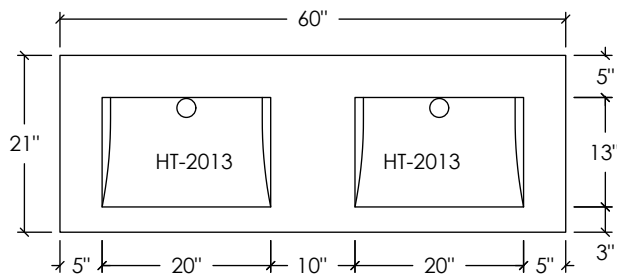

OUTLAND COLLECTION

60" OUTLAND VANITY WITH CONCRETE DOUBLE HALF-TROUGH SINK

SKU: OUTLAND-60C-DBL

- Size: 60" x 21" x 35" / HT-2013 Sink ID: 20" x 13" x 5.5" each
- 8 concrete color options
- Made with two 20" half-trough sinks
- Steel base is 1/4" x 3" bent flat stock steel with painted black finish
- Shelf is 2" thick rough-sawn wood
- Two grid drains and 6" tailpieces included in Polished Chrome - available in 3 other finishes
- Standard Faucet & Soap Hole Configurations (customizable):
 - 0 Holes: wall-mount faucet
 - 2 single faucet holes or triple-hole sets: 1 centered on each sink basin
 - Triple-hole set = 8" spread
 - Hole diameter = 1 3/8"
 - Hole(s) centered 2 1/4" off back of sink basin
 - Soap hole(s) (optional): 5" minimum to left or right of faucet hole(s)
- Overflow Hole Kits are optional (SKUs: OK-PC / OK-BN / OK-ORB)
- Handmade in the USA

CONCRETE COLORS

STEEL BASE FINISH

WOOD FINISH

PLAN VIEW

FRONT ELEVATION

RIGHT ELEVATION

SECTION VIEW