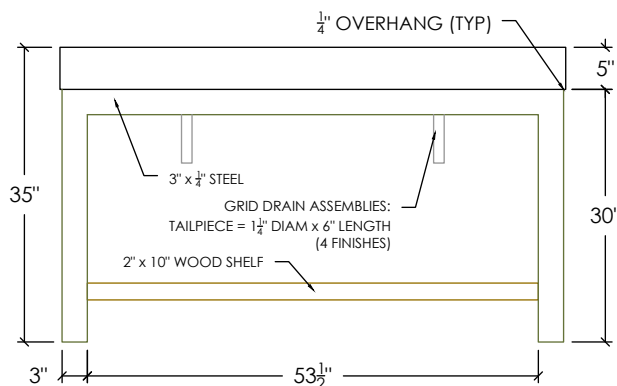

OUTLAND COLLECTION

60" OUTLAND VANITY WITH CONCRETE DOUBLE HALF-TROUGH SINK

SKU: OUTLAND-60C-DBL

- Size: 60" x 21" x 35" / HT-2013 Sink ID: 20" x 13" x 5.5" each
- 8 concrete color options
- Made with two 20" half-trough sinks
- Steel base is 1/4" x 3" bent flat stock steel with painted black finish
- Shelf is 2" thick rough-sawn wood
- Two grid drains and 6" tailpieces included in Polished Chrome - available in 3 other finishes
- Standard Faucet & Soap Hole Configurations (customizable):
 - 0 Holes: wall-mount faucet
 - 2 single faucet holes or triple-hole sets: 1 centered on each sink basin
 - Triple-hole set = 8" spread
 - Hole diameter = 1 3/8"
 - Hole(s) centered 2 1/4" off back of sink basin
 - Soap hole(s) (optional): 5" minimum to left or right of faucet hole(s)
- Overflow Hole Kits are optional (SKUs: OK-PC / OK-BN / OK-ORB)
- Handmade in the USA

CONCRETE COLORS

STEEL BASE FINISH

WOOD FINISH

PLAN VIEW

FRONT ELEVATION

RIGHT ELEVATION

SECTION VIEW