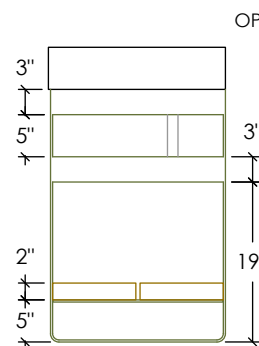

OUTLAND COLLECTION

60" OUTLAND VANITY WITH CONCRETE DOUBLE HALF-TROUGH SINK

SKU: OUTLAND-60C-DBL

- Size: 60" x 21" x 35" / HT-2013 Sink ID: 20" x 13" x 5.5" each
- 8 concrete color options
- Made with two 20" half-trough sinks
- Steel base is 1/4" x 3" bent flat stock steel with painted black finish
- Shelf is 2" thick rough-sawn wood
- Two grid drains and 6" tailpieces included in Polished Chrome - available in 3 other finishes
- Standard Faucet & Soap Hole Configurations (customizable):
 - 0 Holes: wall-mount faucet
 - 2 single faucet holes or triple-hole sets: 1 centered on each sink basin
 - Triple-hole set = 8" spread
 - Hole diameter = 1 3/8"
 - Hole(s) centered 2 1/4" off back of sink basin
 - Soap hole(s) (optional): 5" minimum to left or right of faucet hole(s)
- Overflow Hole Kits are optional (SKUs: OK-PC / OK-BN / OK-ORB)
- Handmade in the USA

CONCRETE COLORS

STEEL BASE FINISH

WOOD FINISH

PLAN VIEW

FRONT ELEVATION

RIGHT ELEVATION

SECTION VIEW