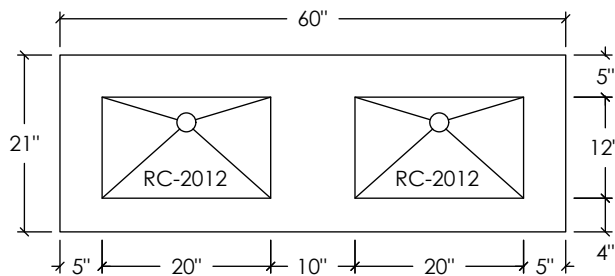

OUTLAND COLLECTION

60" OUTLAND VANITY WITH CONCRETE DOUBLE RECTANGLE SINK

SKU: OUTLAND-60N-DBL

- Size: 60" x 21" x 35" / RC-2012 Sink ID: 20" x 12" x 5.25" each
- 8 concrete color options
- Made with two 20" rectangle sinks
- Steel base is 1/4" x 3" bent flat stock steel with painted black finish
- Shelf is 2" thick rough-sawn wood
- Two grid drains and 6" tailpieces included in Polished Chrome - available in 2 other finishes
- Standard Faucet & Soap Hole Configurations (customizable):
 - 0 Holes: wall-mount faucet
 - 2 single faucet holes or triple-hole sets: 1 centered on each sink basin
 - Triple-hole set = 8" spread
 - Hole diameter = 1 3/8"
 - Hole(s) centered 2 1/4" off back of sink basin
 - Soap hole(s) (optional): 5" minimum to left or right of faucet hole(s)
- Overflow Hole Kits are optional (SKUs: OK-PC / OK-BN / OK-ORB)
- Handmade in the USA

CONCRETE COLORS

STEEL BASE FINISH

WOOD FINISH

PLAN VIEW

FRONT ELEVATION

RIGHT ELEVATION

SECTION VIEW