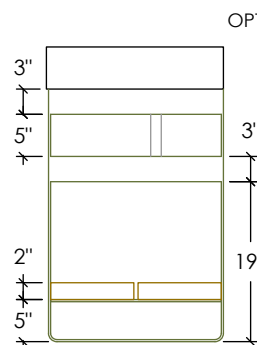

OUTLAND COLLECTION

60" OUTLAND VANITY WITH CONCRETE DOUBLE RECTANGLE SINK

SKU: OUTLAND-60N-DBL

- Size: 60" x 21" x 35" / RC-2012 Sink ID: 20" x 12" x 5.25" each
- 8 concrete color options
- Made with two 20" rectangle sinks
- Steel base is 1/4" x 3" bent flat stock steel with painted black finish
- Shelf is 2" thick rough-sawn wood
- Two grid drains and 6" tailpieces included in Polished Chrome - available in 2 other finishes
- Standard Faucet & Soap Hole Configurations (customizable):
 - 0 Holes: wall-mount faucet
 - 2 single faucet holes or triple-hole sets: 1 centered on each sink basin
 - Triple-hole set = 8" spread
 - Hole diameter = 1 3/8"
 - Hole(s) centered 2 1/4" off back of sink basin
 - Soap hole(s) (optional): 5" minimum to left or right of faucet hole(s)
- Overflow Hole Kits are optional (SKUs: OK-PC / OK-BN / OK-ORB)
- Handmade in the USA

CONCRETE COLORS

STEEL BASE FINISH

WOOD FINISH

PLAN VIEW

FRONT ELEVATION

RIGHT ELEVATION

SECTION VIEW