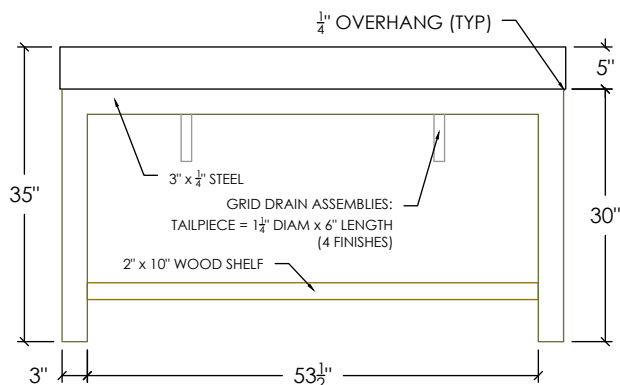

OUTLAND COLLECTION

60" OUTLAND VANITY WITH CONCRETE DOUBLE RECTANGLE SINK

SKU: OUTLAND-60N-DBL

- Size: 60" x 21" x 35" / RC-2012 Sink ID: 20" x 12" x 5.25" each
- 8 concrete color options
- Made with two 20" rectangle sinks
- Steel base is 1/4" x 3" bent flat stock steel with painted black finish
- Shelf is 2" thick rough-sawn wood
- Two grid drains and 6" tailpieces included in Polished Chrome - available in 2 other finishes
- Standard Faucet & Soap Hole Configurations (customizable):
 - 0 Holes: wall-mount faucet
 - 2 single faucet holes or triple-hole sets: 1 centered on each sink basin
 - Triple-hole set = 8" spread
 - Hole diameter = 1 3/8"
 - Hole(s) centered 2 1/4" off back of sink basin
 - Soap hole(s) (optional): 5" minimum to left or right of faucet hole(s)
- Overflow Hole Kits are optional (SKUs: OK-PC / OK-BN / OK-ORB)
- Handmade in the USA

CONCRETE COLORS

STEEL BASE FINISH

WOOD FINISH

PLAN VIEW

FRONT ELEVATION

RIGHT ELEVATION

SECTION VIEW