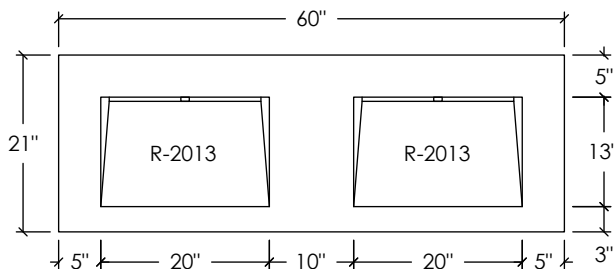

OUTLAND COLLECTION

60" OUTLAND VANITY WITH CONCRETE DOUBLE RAMP SINK

SKU: OUTLAND-60V-DBL

- Size: 60" x 21" x 35" / R-2013 Sink ID: 20" x 13" x 5" each
- 8 concrete color options
- Made with two 20" ramp sinks
- Steel base is 1/4" x 3" bent flat stock steel with painted black finish
- Shelf is 2" thick rough-sawn wood
- Two 6" tailpieces included in Polished Chrome - available in 3 other finishes
- Standard Faucet & Soap Hole Configurations (customizable):
 - 0 Holes: wall-mount faucet
 - 2 single faucet holes or triple-hole sets: 1 centered on each sink basin
 - Triple-hole set = 8" spread
 - Hole diameter = 1 3/8"
 - Hole(s) centered 2 1/4" off back of sink basin
 - Soap hole(s) (optional): 5" minimum to left or right of faucet hole(s)
- Overflow Hole Kits are optional (SKUs: OK-PC / OK-BN / OK-ORB)
- Handmade in the USA

CONCRETE COLORS

STEEL BASE FINISH

WOOD FINISH

PLAN VIEW

FRONT ELEVATION

RIGHT ELEVATION

SECTION VIEW