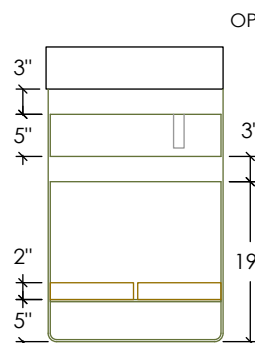

OUTLAND COLLECTION

60" OUTLAND VANITY WITH CONCRETE DOUBLE RAMP SINK

SKU: OUTLAND-60V-DBL

- Size: 60" x 21" x 35" / R-2013 Sink ID: 20" x 13" x 5" each
- 8 concrete color options
- Made with two 20" ramp sinks
- Steel base is 1/4" x 3" bent flat stock steel with painted black finish
- Shelf is 2" thick rough-sawn wood
- Two 6" tailpieces included in Polished Chrome - available in 3 other finishes
- Standard Faucet & Soap Hole Configurations (customizable):
 - 0 Holes: wall-mount faucet
 - 2 single faucet holes or triple-hole sets: 1 centered on each sink basin
 - Triple-hole set = 8" spread
 - Hole diameter = 1 3/8"
 - Hole(s) centered 2 1/4" off back of sink basin
 - Soap hole(s) (optional): 5" minimum to left or right of faucet hole(s)
- Overflow Hole Kits are optional (SKUs: OK-PC / OK-BN / OK-ORB)
- Handmade in the USA

CONCRETE COLORS

STEEL BASE FINISH

WOOD FINISH

PLAN VIEW

FRONT ELEVATION

RIGHT ELEVATION

SECTION VIEW