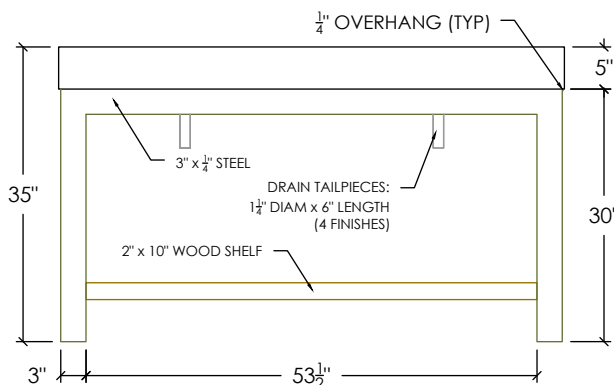

OUTLAND COLLECTION

60" OUTLAND VANITY WITH CONCRETE DOUBLE RAMP SINK

SKU: OUTLAND-60V-DBL

- Size: 60" x 21" x 35" / R-2013 Sink ID: 20" x 13" x 5" each
- 8 concrete color options
- Made with two 20" ramp sinks
- Steel base is 1/4" x 3" bent flat stock steel with painted black finish
- Shelf is 2" thick rough-sawn wood
- Two 6" tailpieces included in Polished Chrome - available in 3 other finishes
- Standard Faucet & Soap Hole Configurations (customizable):
 - 0 Holes: wall-mount faucet
 - 2 single faucet holes or triple-hole sets: 1 centered on each sink basin
 - Triple-hole set = 8" spread
 - Hole diameter = 1 3/8"
 - Hole(s) centered 2 1/4" off back of sink basin
 - Soap hole(s) (optional): 5" minimum to left or right of faucet hole(s)
- Overflow Hole Kits are optional (SKUs: OK-PC / OK-BN / OK-ORB)
- Handmade in the USA

CONCRETE COLORS

STEEL BASE FINISH

WOOD FINISH

PLAN VIEW

FRONT ELEVATION

RIGHT ELEVATION

SECTION VIEW