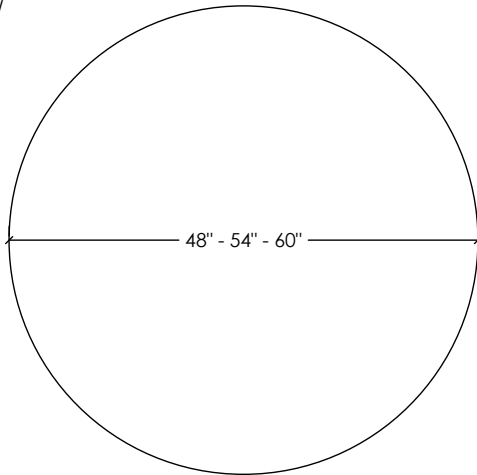

AURA TABLE COLLECTION

AURA CONCRETE DINING TABLE

SKU: TBL-AURA-RND-C

- 8 concrete color options (for both table top and base)
- Concrete top has 2" profile with 1" hidden sub deck
- Table height is 30" / Leg clearance is 28"
- Pedestal-style base is hollow-cast concrete with "Industrial" finish, displaying natural surface holes and variation
- Light assembly is required: top sub deck mounts to 4 heavy-duty stainless steel brackets that have been cast directly into the base
- Top and base treated with industrial-grade sealer
- Intended for indoor use. Outdoor available upon request.
- Handmade in the USA

Table Sizes:

- 48" Diameter X 30"H / 15" overhang / Seats 4
- 54" Diameter X 30"H / 15" overhang / Seats 6
- 60" Diameter X 30"H / 18" overhang / Seats 8

PLAN VIEW

ELEVATION

SECTION

Concrete Colors