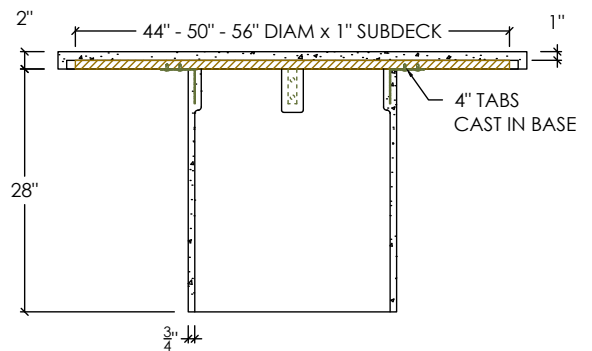

AURA TABLE COLLECTION

AURA CONCRETE DINING TABLE

SKU: TBL-AURA-RND-C

- 8 concrete color options (for both table top and base)
- Concrete top has 2" profile with 1" hidden sub deck
- Table height is 30" / Leg clearance is 28"
- Pedestal-style base is hollow-cast concrete with "Industrial" finish, displaying natural surface holes and variation
- Light assembly is required: top sub deck mounts to 4 heavy-duty stainless steel brackets that have been cast directly into the base
- Top and base treated with industrial-grade sealer
- Intended for indoor use. Outdoor available upon request.
- Handmade in the USA

Table Sizes:

- 48" Diameter X 30"H / 15" overhang / Seats 4
- 54" Diameter X 30"H / 15" overhang / Seats 6
- 60" Diameter X 30"H / 18" overhang / Seats 8

PLAN VIEW

ELEVATION

SECTION

Concrete Colors