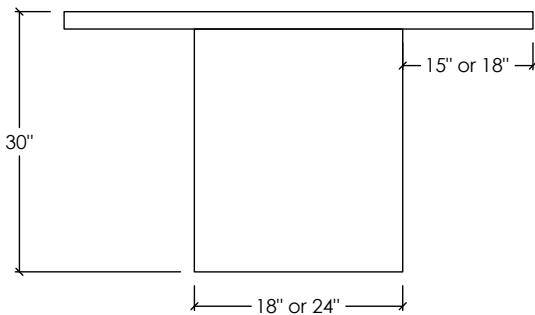

AURA TABLE COLLECTION

AURA CONCRETE DINING TABLE

SKU: TBL-AURA-RND-C

- 8 concrete color options (for both table top and base)
- Concrete top has 2" profile with 1" hidden sub deck
- Table height is 30" / Leg clearance is 28"
- Pedestal-style base is hollow-cast concrete with "Industrial" finish, displaying natural surface holes and variation
- Light assembly is required: top sub deck mounts to 4 heavy-duty stainless steel brackets that have been cast directly into the base
- Top and base treated with industrial-grade sealer
- Intended for indoor use. Outdoor available upon request.
- Handmade in the USA

Table Sizes:

- 48" Diameter X 30"H / 15" overhang / Seats 4
- 54" Diameter X 30"H / 15" overhang / Seats 6
- 60" Diameter X 30"H / 18" overhang / Seats 8

PLAN VIEW

ELEVATION

SECTION

Concrete Colors