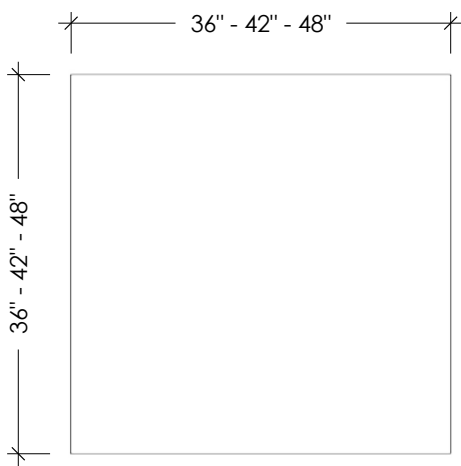

CONCRETE TABLE COLLECTION  
BOX CONCRETE COFFEE TABLE

SKU: TBL-BOX

- 8 concrete color options
- Table sits 5/8" elevated on stainless steel leveling feet (included)
- Table is hollowed out for weight reduction
- Intended for indoor use (outdoor upon request)
- Handmade in the USA

Table Sizes:

- 36" x 36" W x 16" H
- 42" x 42" W x 16" H
- 48" x 48" W x 16" H

PLAN VIEW

ELEVATION

SECTION VIEW

Concrete Colors