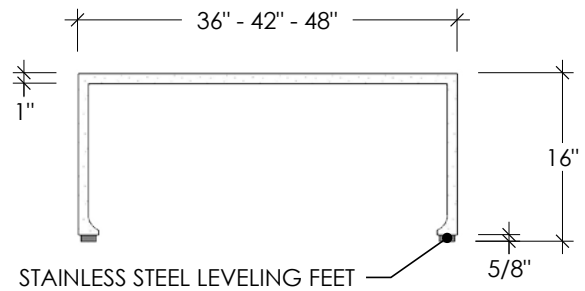

CONCRETE TABLE COLLECTION  
BOX CONCRETE COFFEE TABLE

SKU: TBL-BOX

- 8 concrete color options
- Table sits 5/8" elevated on stainless steel leveling feet (included)
- Table is hollowed out for weight reduction
- Intended for indoor use (outdoor upon request)
- Handmade in the USA

Table Sizes:

- 36" x 36" W x 16" H
- 42" x 42" W x 16" H
- 48" x 48" W x 16" H

PLAN VIEW

ELEVATION

SECTION VIEW

Concrete Colors