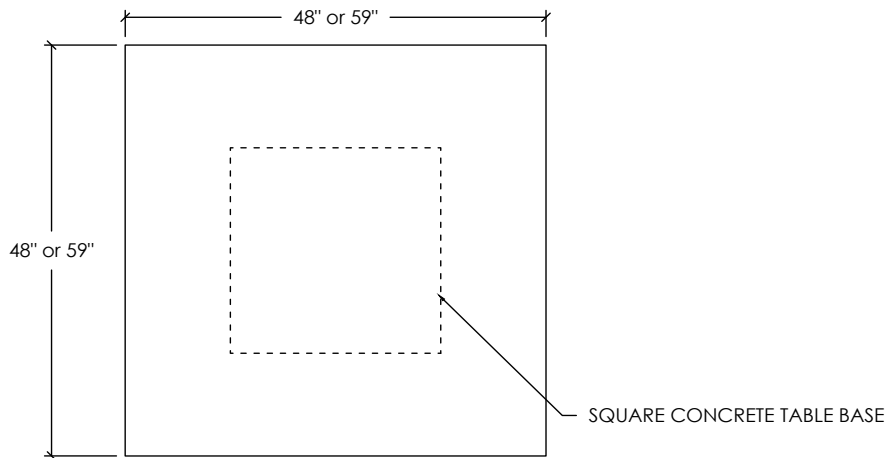

CASA TABLE COLLECTION  
CASA CONCRETE DINING TABLE

SKU: TBL-CASA

- 8 concrete color options (for both table top and base)
- Table height is 30" / Leg clearance is 28"
- Concrete top is 1" thick with a 2" profile and a 3/4" hidden subdeck
- Pedestal-style base is hollow-cast concrete in our "Industrial" finish, displaying natural surface holes and variation
- Light assembly is required: top sub deck mounts to heavy-duty stainless steel brackets cast directly into the base
- Top and base treated with 3 coats of industrial-grade sealer
- Intended for indoor use. Outdoor available upon request.
- Handmade in the USA

Table Sizes:

- 48" L X 48" W X 30"H / 12" overhang / Seats 4
- 59" L X 59" W X 30"H / 15" overhang / Seats 8
- Inquire for custom sizes: 888.474.7977

PLAN VIEW

FRONT ELEVATION

SECTION

Concrete Colors