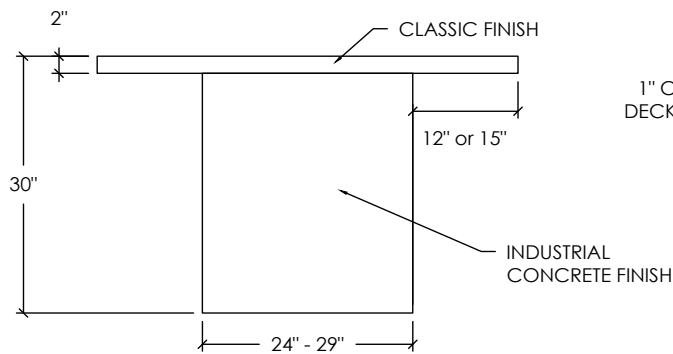

CASA TABLE COLLECTION  
CASA CONCRETE DINING TABLE

SKU: TBL-CASA

- 8 concrete color options (for both table top and base)
- Table height is 30" / Leg clearance is 28"
- Concrete top is 1" thick with a 2" profile and a 3/4" hidden subdeck
- Pedestal-style base is hollow-cast concrete in our "Industrial" finish, displaying natural surface holes and variation
- Light assembly is required: top sub deck mounts to heavy-duty stainless steel brackets cast directly into the base
- Top and base treated with 3 coats of industrial-grade sealer
- Intended for indoor use. Outdoor available upon request.
- Handmade in the USA

Table Sizes:

- 48" L X 48" W X 30"H / 12" overhang / Seats 4
- 59" L X 59" W X 30"H / 15" overhang / Seats 8
- Inquire for custom sizes: 888.474.7977

PLAN VIEW

FRONT ELEVATION

SECTION

Concrete Colors