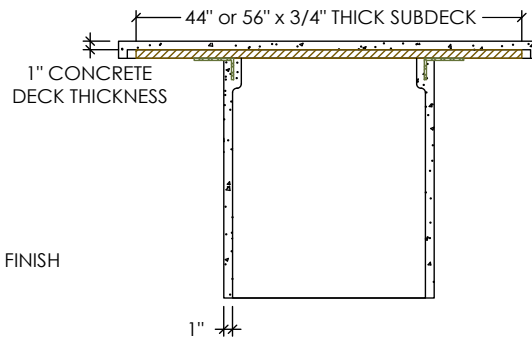

CASA TABLE COLLECTION  
CASA CONCRETE DINING TABLE

SKU: TBL-CASA

- 8 concrete color options (for both table top and base)
- Table height is 30" / Leg clearance is 28"
- Concrete top is 1" thick with a 2" profile and a 3/4" hidden subdeck
- Pedestal-style base is hollow-cast concrete in our "Industrial" finish, displaying natural surface holes and variation
- Light assembly is required: top sub deck mounts to heavy-duty stainless steel brackets cast directly into the base
- Top and base treated with 3 coats of industrial-grade sealer
- Intended for indoor use. Outdoor available upon request.
- Handmade in the USA

Table Sizes:

- 48" L X 48" W X 30"H / 12" overhang / Seats 4
- 59" L X 59" W X 30"H / 15" overhang / Seats 8
- Inquire for custom sizes: 888.474.7977

PLAN VIEW

FRONT ELEVATION

SECTION

Concrete Colors