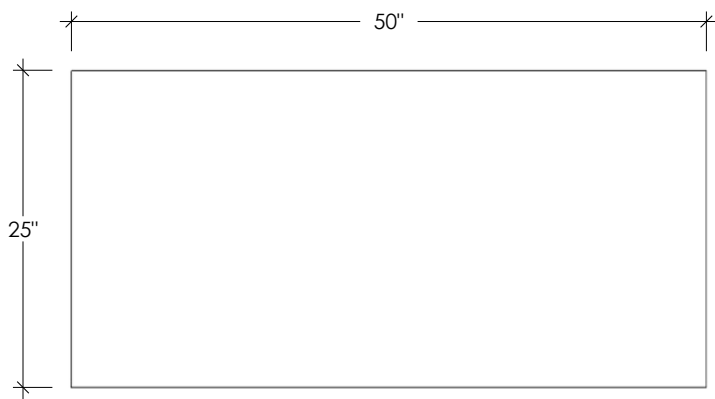

CIRCA TABLE COLLECTION

CIRCA CONCRETE COFFEE TABLE

SKU: TBL-CIRCA-COFF

- Table size is 25"W x 50"L x 15"H
- 8 concrete color options
- Table is 1.50" thick throughout and cast as a single piece
- Intended for indoor use (outdoor upon request)
- Handmade in the USA

PLAN VIEW