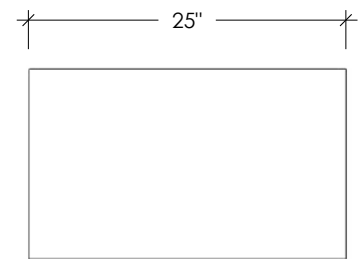

SIDE ELEVATION