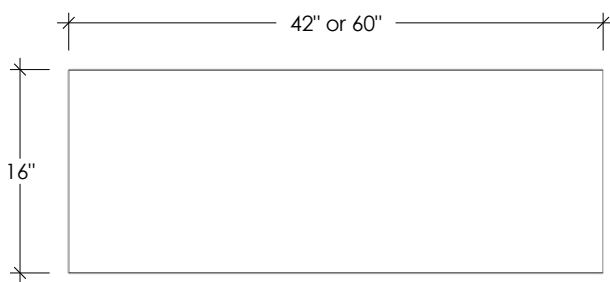

CIRCA TABLE COLLECTION
CIRCA CONCRETE CONSOLE TABLE

SKU: TBL-CIRCA

- 8 concrete color options
- Table is 1.25" thick throughout and cast as a single piece
- Intended for indoor use (outdoor upon request)
- Handmade in the USA

Table Sizes:

- 42"L x 16"W x 30"H
- 60"L x 16"W x 30"H

PLAN VIEW

FRONT ELEVATION

SIDE ELEVATION

Concrete Colors