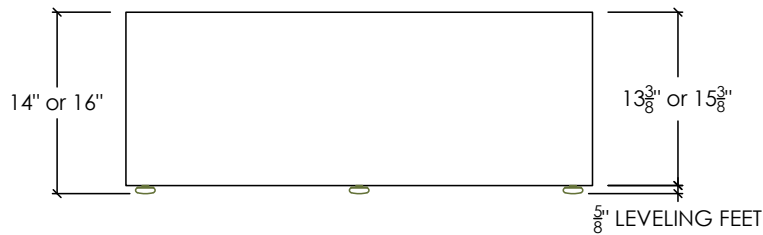

CONCRETE TABLE COLLECTION

AVORY CONCRETE COFFEE TABLE

SKU: TBL-COFF-AVORY

- 8 concrete color options
- Available in 3 diameters: 36" / 42" / 48"
- Available in 2 finished heights: 14" / 16"
- Concrete is 1" thick / underside is hollowed out for weight reduction
- Table sits 5/8" above floor on 4 stainless steel leveling feet (included)
- Suitable for indoor or outdoor use
- Intregates seamlessly with the Avory Side Table for a coherent look
- Treated with an industrial-grade sealant for optimum protection and longevity
- Handmade in the USA

Table Sizes:

- 36" x 14" H
- 36" x 16" H
- 42" x 14" H
- 42" x 16" H
- 48" x 14" H
- 48" x 16" H

PLAN VIEW

ELEVATION

Concrete Colors