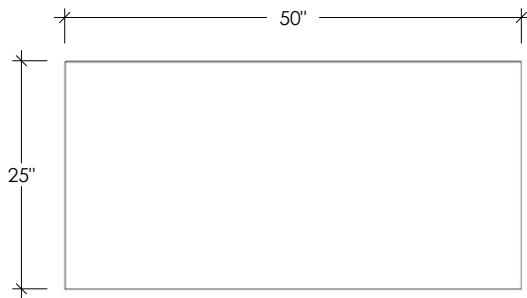

CONCRETE TABLE COLLECTION
CONCRETE COFFEE TABLE, RECTANGLE

SKU: TBL-COFF-REC

- 8 concrete color options
- Table Dimensions: 50"L x 25"W x 16"H
- 2 wood finish options for 3" x 3" solid wood base
- Concrete table top is 1.25" thick
- Intended for indoor use
- Handmade in the USA

PLAN VIEW