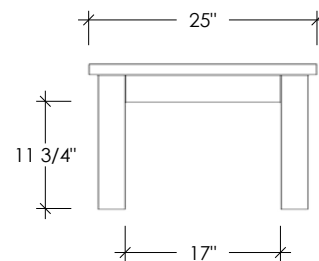

SIDE ELEVATION