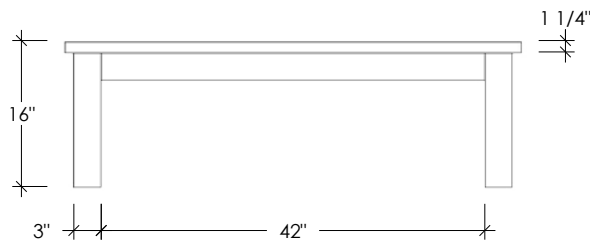

FRONT ELEVATION