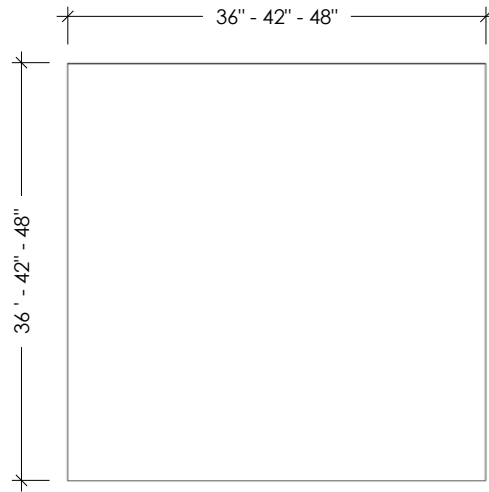

CONCRETE TABLE COLLECTION

CONCRETE COFFEE TABLE, SQUARE

SKU: TBL-COFF-SQUARE

- 8 concrete color options
- 2 wood finish options for 3" x 3" solid wood base
- Concrete table top is 1.25" thick
- Intended for indoor use
- Handmade in the USA

Table Sizes:

- 36L" x 36"W x 16"H
- 42L" x 42"W x 16"H
- 48L" x 48"W x 16"H

PLAN VIEW

FRONT ELEVATION

Concrete Colors

Wood Base Colors