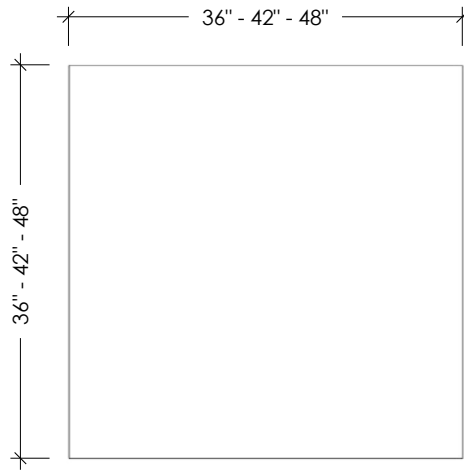

CONCRETE TABLE COLLECTION
CUBE CONCRETE COFFEE TABLE

SKU: TBL-CUBE-ST

- 8 concrete color options
- 3 finish options for 1" x 1" tube steel base
- Concrete table top is 1" thick
- Intended for indoor use (outdoor upon request)
- Handmade in the USA

Table Sizes:

- 36"L x 36"W x 16"H
- 42"L x 42"W x 16"H
- 48"L x 48"W x 16"H

PLAN VIEW

FRONT ELEVATION

Concrete Colors

Metal Base Finish