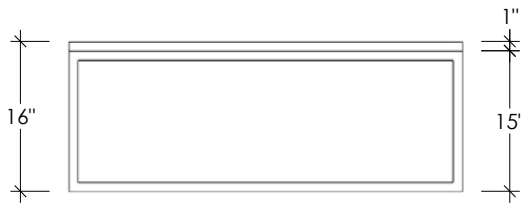

CONCRETE TABLE COLLECTION
CUBE CONCRETE COFFEE TABLE

SKU: TBL-CUBE-ST

- 8 concrete color options
- 3 finish options for 1" x 1" tube steel base
- Concrete table top is 1" thick
- Intended for indoor use (outdoor upon request)
- Handmade in the USA

Table Sizes:

- 36"L x 36"W x 16"H
- 42"L x 42"W x 16"H
- 48"L x 48"W x 16"H

PLAN VIEW

FRONT ELEVATION

Concrete Colors

Metal Base Finish