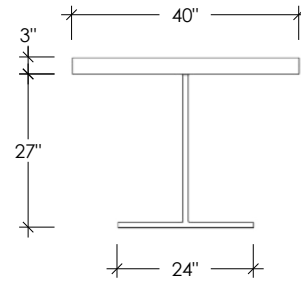

FERRO TABLE COLLECTION
 FERRO RECTANGLE CONCRETE DINING TABLE

SKU: TBL-FERRO-REC

- 8 concrete color options
- 1" x 4" flat steel base is clad in our Industrial Patina finish
- Concrete table top is 3" thick
- Leg clearance is 27" high
- Intended for indoor use (outdoor upon request)
- Handmade in the USA

Table Sizes:

- 84"L x 40"W x 30"H
- 95"L x 40"W x 30"H
- 107"L x 40"W x 30"H

FRONT ELEVATION

SIDE ELEVATION

Concrete Colors

Metal Base Finish