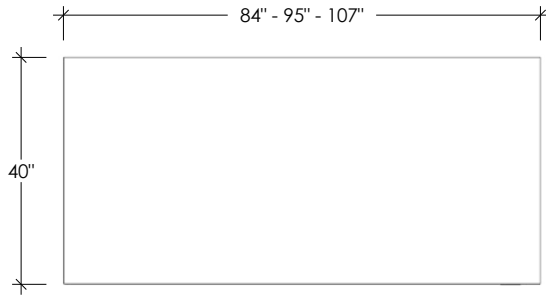

FERRO TABLE COLLECTION
 FERRO RECTANGLE CONCRETE DINING TABLE

SKU: TBL-FERRO-REC

- 8 concrete color options
- 1" x 4" flat steel base is clad in our Industrial Patina finish
- Concrete table top is 3" thick
- Leg clearance is 27" high
- Intended for indoor use (outdoor upon request)
- Handmade in the USA

Table Sizes:

- 84"L x 40"W x 30"H
- 95"L x 40"W x 30"H
- 107"L x 40"W x 30"H

FRONT ELEVATION

SIDE ELEVATION

Concrete Colors

Metal Base Finish