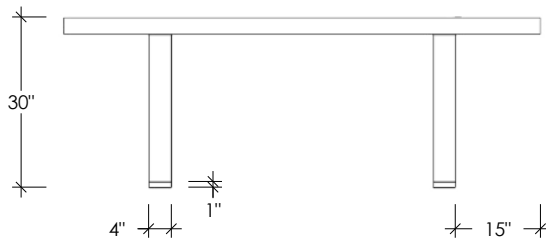

FERRO TABLE COLLECTION
 FERRO RECTANGLE CONCRETE DINING TABLE

SKU: TBL-FERRO-REC

- 8 concrete color options
- 1" x 4" flat steel base is clad in our Industrial Patina finish
- Concrete table top is 3" thick
- Leg clearance is 27" high
- Intended for indoor use (outdoor upon request)
- Handmade in the USA

Table Sizes:

- 84"L x 40"W x 30"H
- 95"L x 40"W x 30"H
- 107"L x 40"W x 30"H

FRONT ELEVATION

SIDE ELEVATION

Concrete Colors

Metal Base Finish