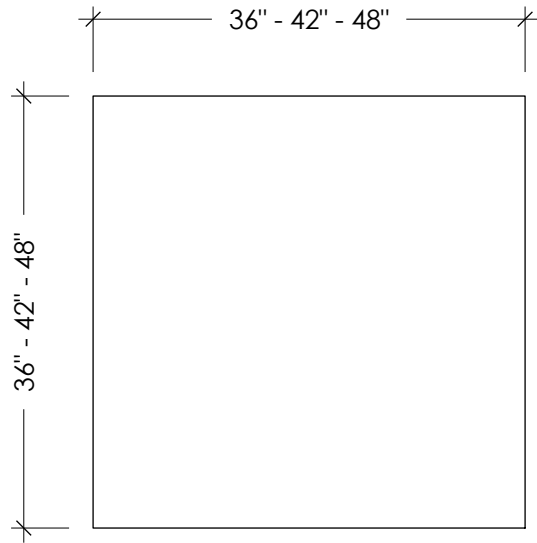

PLAN VIEW

FRONT ELEVATION

SIDE ELEVATION

TABLE SIZES

36" x 36"
 42" x 42"
 48" x 48"

MOBIUS CONCRETE COFFEE TABLE

SKU: TBL-MOB

All Designs © TRUEFORM CONCRETE, LLC. All Rights Reserved. Not for Publication.