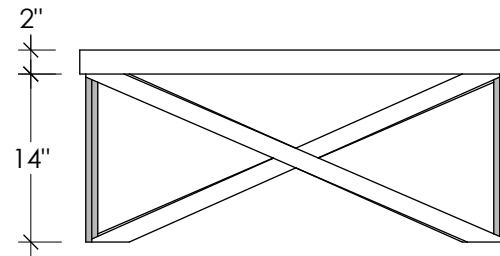

PLAN VIEW

FRONT ELEVATION

SIDE ELEVATION

TABLE SIZES

36" x 36"
 42" x 42"
 48" x 48"

MOBIUS CONCRETE COFFEE TABLE

SKU: TBL-MOB

All Designs © TRUEFORM CONCRETE, LLC. All Rights Reserved. Not for Publication.