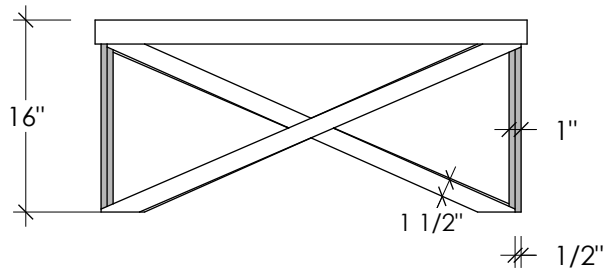

PLAN VIEW

FRONT ELEVATION

SIDE ELEVATION

TABLE SIZES

36" x 36"
 42" x 42"
 48" x 48"

MOBIUS CONCRETE COFFEE TABLE

SKU: TBL-MOB

All Designs © TRUEFORM CONCRETE, LLC. All Rights Reserved. Not for Publication.