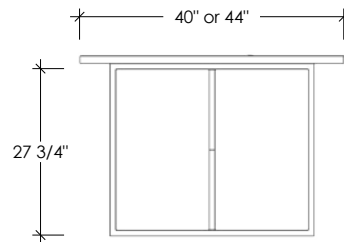

CONCRETE TABLE COLLECTION

MOVIDA CONCRETE DINING TABLE

SKU: TBL-MOV

- 8 concrete color options
- 1" x 1" tube steel base available in 3 finishes
- Leg clearance is 27.75" high on sides and 28.75" on ends
- Concrete table top is 1.25" thick
- Intended for indoor use (outdoor upon request)
- Handmade in the USA

Table Sizes:

- 60"L x 40"W x 30"H
- 72"L x 40"W x 30"H

PLAN VIEW

FRONT ELEVATION

SIDE ELEVATION

Concrete Colors

Metal Base Finish