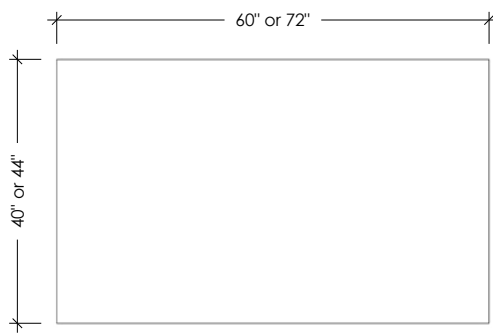

CONCRETE TABLE COLLECTION

MOVIDA CONCRETE DINING TABLE

SKU: TBL-MOV

- 8 concrete color options
- 1" x 1" tube steel base available in 3 finishes
- Leg clearance is 27.75" high on sides and 28.75" on ends
- Concrete table top is 1.25" thick
- Intended for indoor use (outdoor upon request)
- Handmade in the USA

Table Sizes:

- 60"L x 40"W x 30"H
- 72"L x 40"W x 30"H

PLAN VIEW

FRONT ELEVATION

SIDE ELEVATION

Concrete Colors

Metal Base Finish