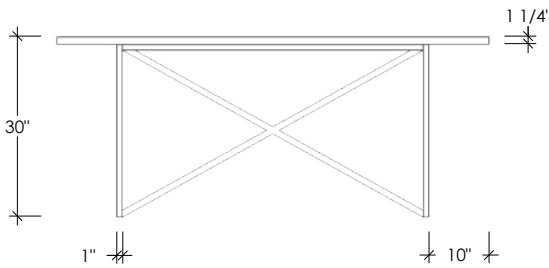

CONCRETE TABLE COLLECTION

MOVIDA CONCRETE DINING TABLE

SKU: TBL-MOV

- 8 concrete color options
- 1" x 1" tube steel base available in 3 finishes
- Leg clearance is 27.75" high on sides and 28.75" on ends
- Concrete table top is 1.25" thick
- Intended for indoor use (outdoor upon request)
- Handmade in the USA

Table Sizes:

- 60"L x 40"W x 30"H
- 72"L x 40"W x 30"H

PLAN VIEW

FRONT ELEVATION

SIDE ELEVATION

Concrete Colors

Metal Base Finish