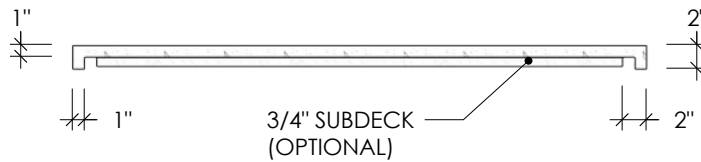

CONCRETE TABLE TOPS
ROUND CONCRETE TABLE TOP, 2"

SKU: TBL-RND2

- 8 concrete color options
- Concrete table top is 2" thick
- Optional 3/4" subdeck
- Square or rectangular options
- Intended for indoor use (outdoor upon request)
- Handmade in the USA

- Table Top Sizes:
- 36" (round) x 2"
 - 42" (round) x 2"
 - 48" (round) x 2"

PLAN VIEW

SECTION VIEW

Concrete Colors