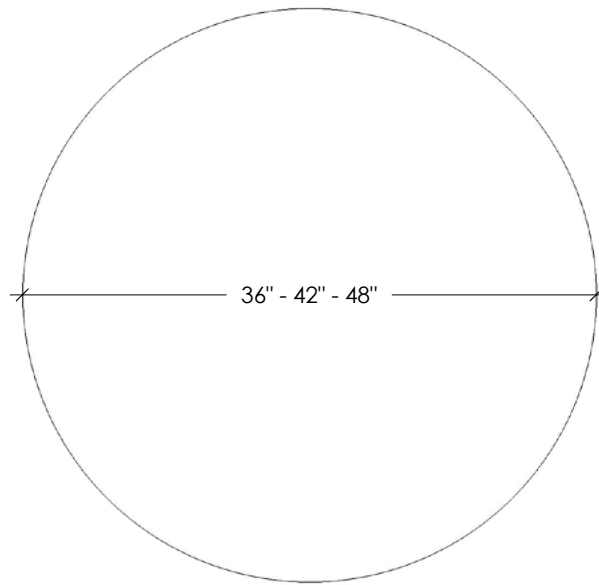

CONCRETE TABLE TOPS
ROUND CONCRETE TABLE TOP, 2"

SKU: TBL-RND2

- 8 concrete color options
- Concrete table top is 2" thick
- Optional 3/4" subdeck
- Square or rectangular options
- Intended for indoor use (outdoor upon request)
- Handmade in the USA

- Table Top Sizes:
- 36" (round) x 2"
 - 42" (round) x 2"
 - 48" (round) x 2"

PLAN VIEW

SECTION VIEW

Concrete Colors