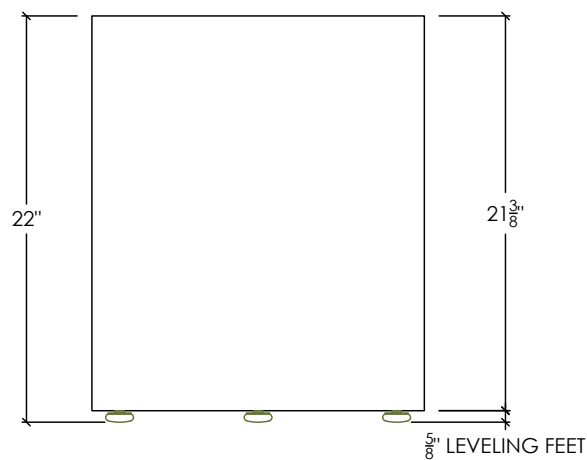

CONCRETE TABLE COLLECTION

AVORY CONCRETE SIDE TABLE

SKU: TBL-SIDE-AVORY

- 8 concrete color options
- Available in 2 diameters: 18" / 24"
- Table has a finished height of 22" H
- Concrete is 1" thick / underside is hollowed out for weight reduction
- Table sits 5/8" above floor on 4 stainless steel leveling feet (included)
- Suitable for indoor or outdoor use
- Integrates seamlessly with the Avory Coffee Table for a coherent look
- Treated with an industrial-grade sealant for optimum protection and longevity
- Handmade in the USA

Table Sizes:

- 18" W x 22" H
- 24" W X 22" H

PLAN VIEW

ELEVATION

Concrete Colors