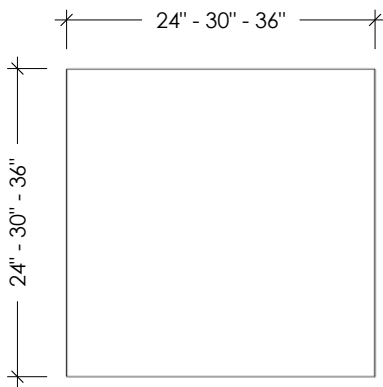

CONCRETE TABLE TOPS

CONCRETE TABLE TOP, 1"

SKU: TBL-TOPS1

- 8 concrete color options
- Concrete table top is 1" thick
- Optional 3/4" subdeck
- Square or rectangular options
- Intended for indoor use (outdoor upon request)
- Handmade in the USA

- Table Top Sizes:
- 24"L x 24"W x 1"H
  - 30"L x 30"W x 1"H
  - 36"L x 36"W x 1"H
  - 30"L x 24"W x 1"H
  - 42"L x 24"W x 1"H
  - 48"L x 30"W x 1"H
  - 60"L x 30"W x 1"H

PLAN VIEW (SQUARE SHAPE)

PLAN VIEW (RECTANGLE SHAPE)