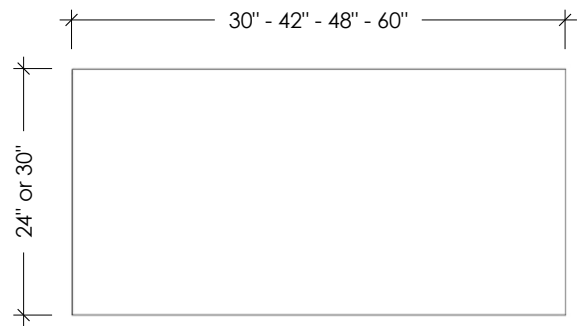

CONCRETE TABLE TOPS

CONCRETE TABLE TOP, 1"

SKU: TBL-TOPS1

- 8 concrete color options
- Concrete table top is 1" thick
- Optional 3/4" subdeck
- Square or rectangular options
- Intended for indoor use (outdoor upon request)
- Handmade in the USA

- Table Top Sizes:
- 24"L x 24"W x 1"H
  - 30"L x 30"W x 1"H
  - 36"L x 36"W x 1"H
  - 30"L x 24"W x 1"H
  - 42"L x 24"W x 1"H
  - 48"L x 30"W x 1"H
  - 60"L x 30"W x 1"H

PLAN VIEW (SQUARE SHAPE)

PLAN VIEW (RECTANGLE SHAPE)