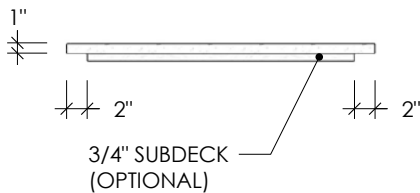

SECTION VIEW